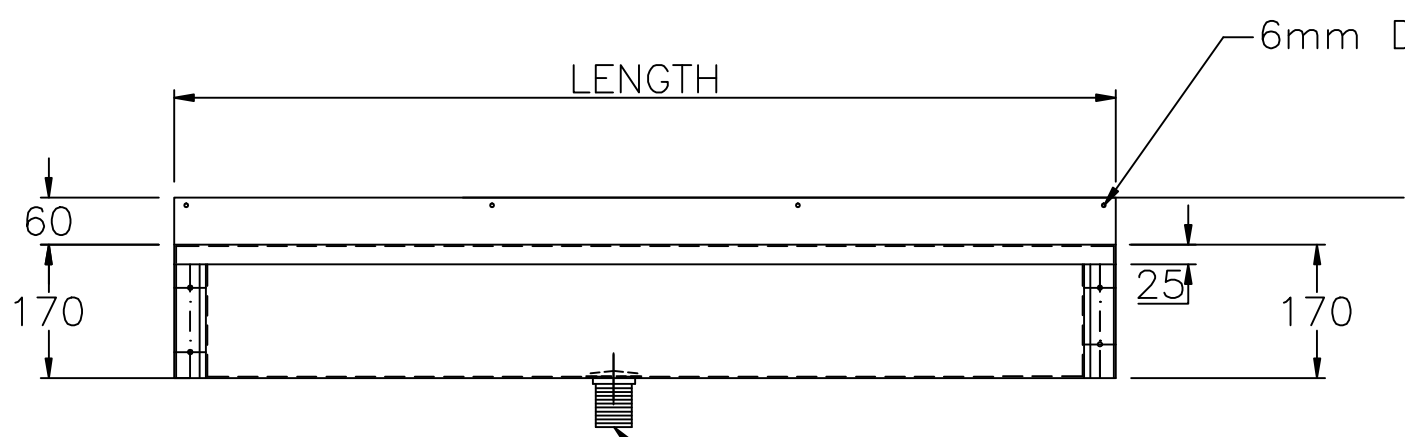

28mm Diameter Tapholes

SECTION

6mm Diameter Fixing Holes

38mm (1 1/2" BSP) Waste Fitting