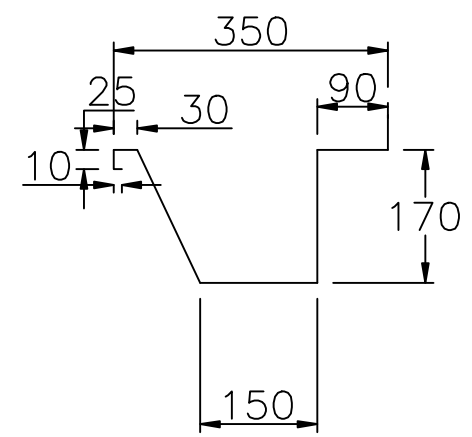

28mm Diameter Tapholes

SECTION

6mm Diameter Fixing Holes

38mm (1 1/2" BSP) Waste Fitting