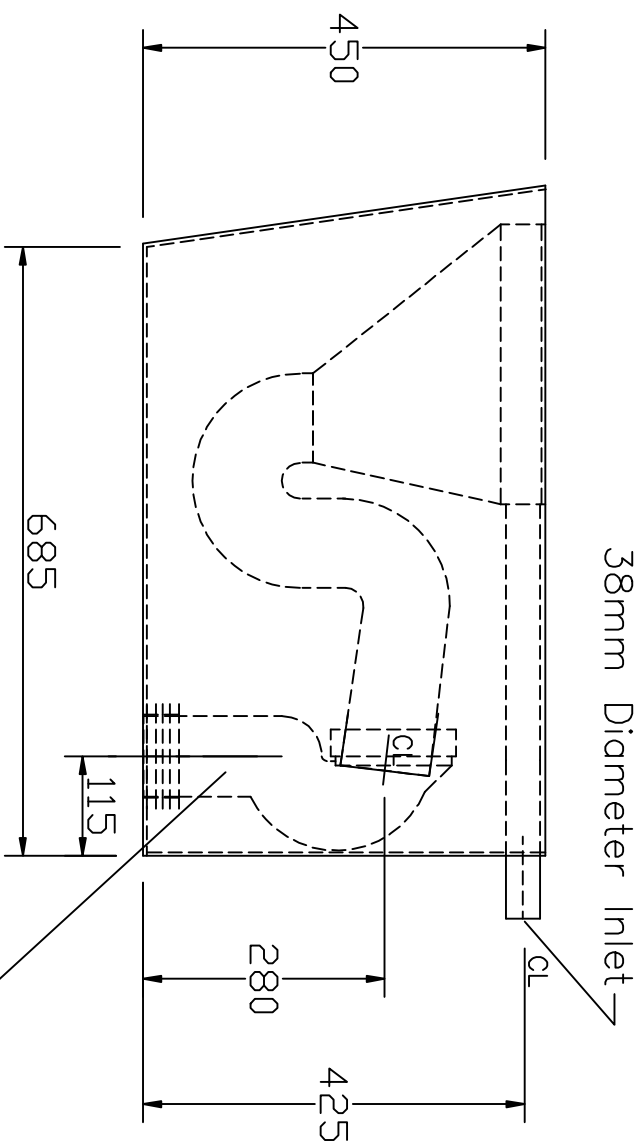

Fitted with Security Flushing Rim

Plastic Connector
For S Trap