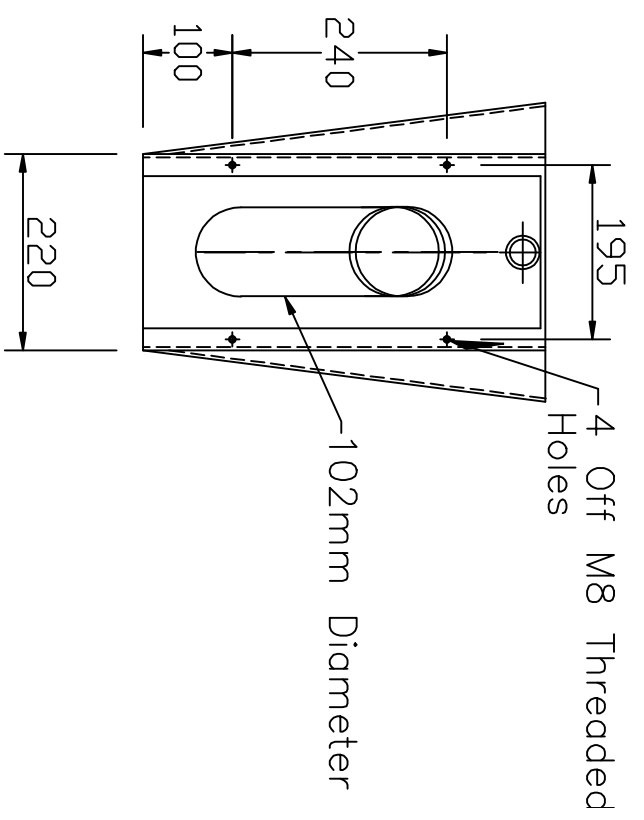

Fitted with Security Flushing Rim

Plastic Connector
For S Trap