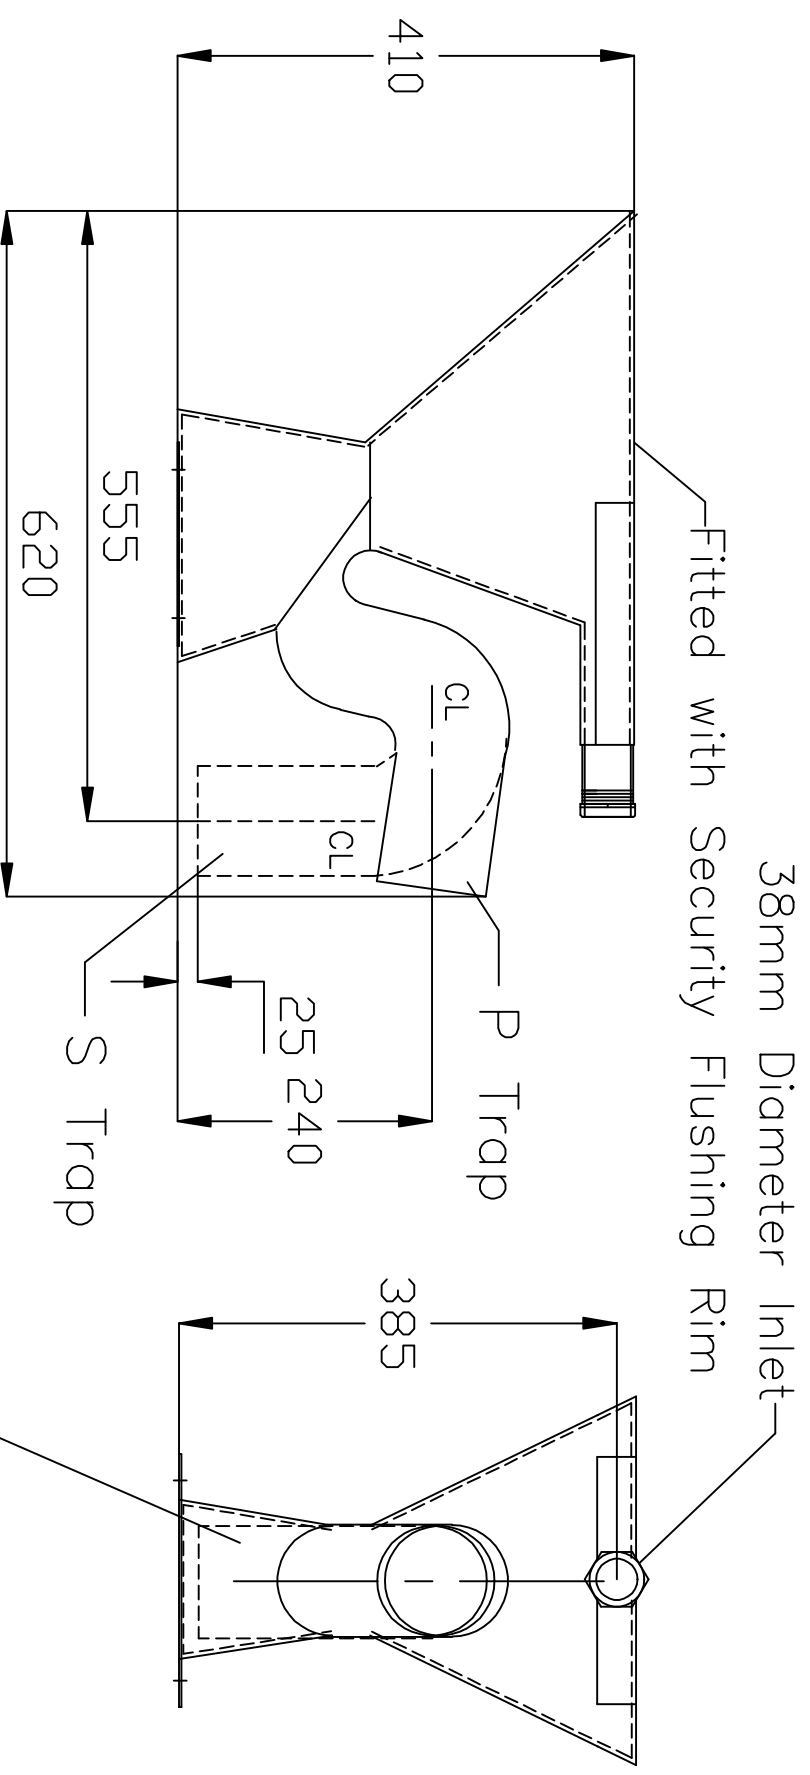

4 Holes 6mm Diameter

Base Plate Fixing Hole Details

38mm Diameter Inlet

P Trap

S Trap

102mm Diameter