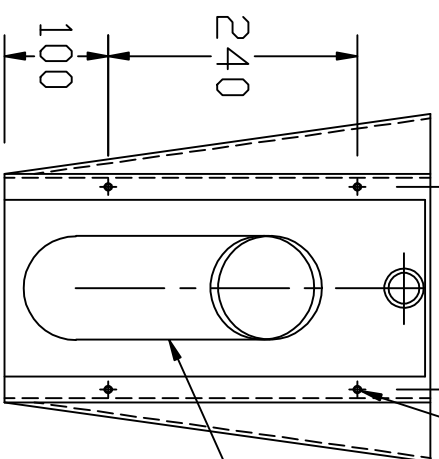

Fitted with Security Flushing Rim

38mm Diameter Inlet

4 Off M8 Threaded Holes

102mm Diameter

430