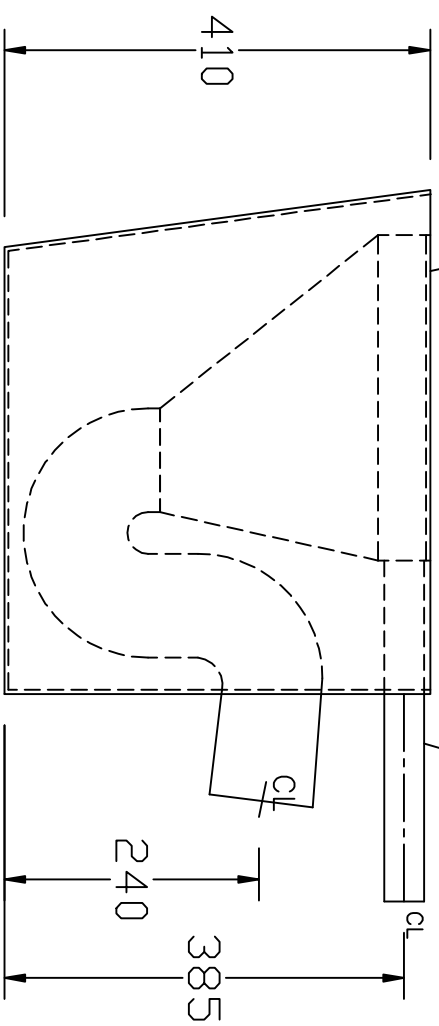

Fitted with Security Flushing Rim

38mm Diameter Inlet

4 Off M8 Threaded Holes

102mm Diameter

430