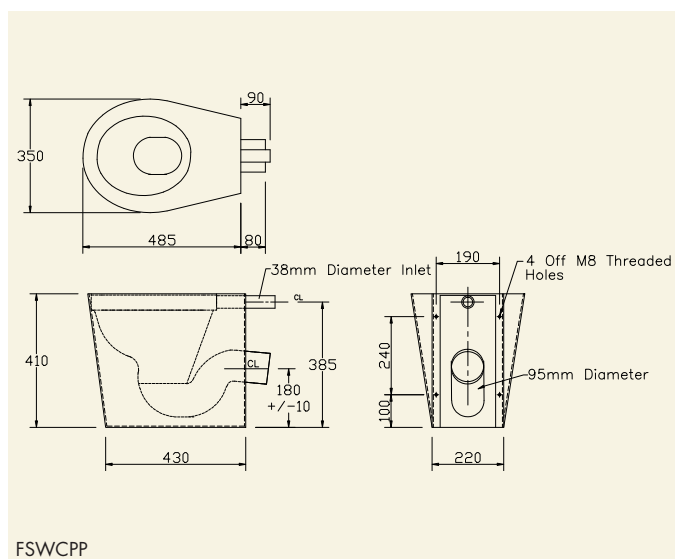

SHROUDED WC PANS

The Ferndale and Rodbourne Shrouded back to wall WC pans are designed for services concealed behind the rear wall, and are manufactured from 304 grade stainless steel. The Rodbourne is available with an integral P or S trap and incorporates an anti ligature flushing rim for use in secure establishments, the Ferndale is only manufactured with a P trap and has a standard flushing rim.

These pans are supplied with either fixed plastic seat pads or a black plastic seat and cover with stainless steel security pillar hinges, alternatively the top can be left plain.

Back to Wall WC Pan Options

- Plastic concealed cistern with pneumatic flush (Ordering Code PCC)
- Floor Fixing Tags (Add T to the ordering code)

1 Ferndale Shrouded WC Pan

2 Rodbourne Shrouded WC Pan

PRODUCT DESCRIPTION

Ferndale shrouded P trap back to wall WC pan

White plastic fixed seat pads

Fixing holes only for seat & cover

Plain top to pan (no holes)

ORDERING CODE

FSWCPP

RSWCPP

RSWCPS

A