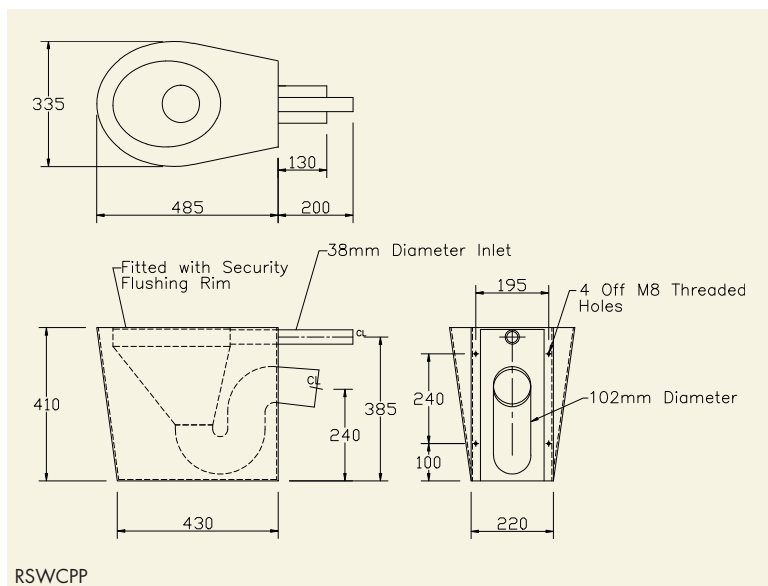

SHROUDED WC PANS

The Ferndale and Rodbourne Shrouded back to wall WC pans are designed for services concealed behind the rear wall, and are manufactured from 304 grade stainless steel. The Rodbourne is available with an integral P or S trap and incorporates an anti ligature flushing rim for use in secure establishments, the Ferndale is only manufactured with a P trap and has a standard flushing rim.

These pans are supplied with either fixed plastic seat pads or a black plastic seat and cover with stainless steel security pillar hinges, alternatively the top can be left plain.

Back to Wall WC Pan Options

- Plastic concealed cistern with pneumatic flush (Ordering Code PCC)
- Floor Fixing Tags (Add T to the ordering code)

1 Ferndale Shrouded WC Pan

2 Rodbourne Shrouded WC Pan

PRODUCT DESCRIPTION

Ferndale shrouded P trap back to wall WC pan

Rodbourne shrouded P trap back to wall WC pan

Rodbourne shrouded S trap back to wall WC pan

Seat requirements - add appropriate letter to end of ordering code

Black plastic seat and cover with Stainless Steel security pillar hinges