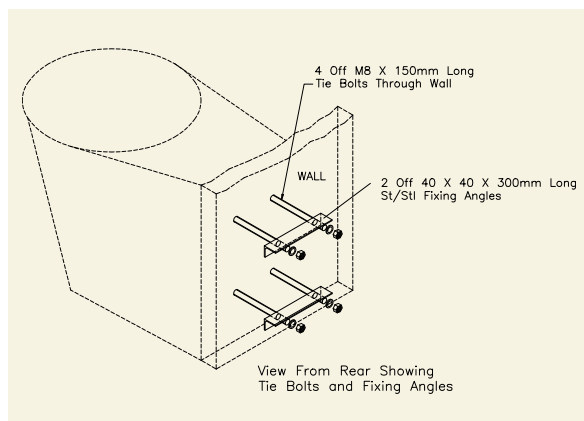

SHROUDED WC PANS

The Ferndale and Rodbourne Shrouded back to wall WC pans are designed for services concealed behind the rear wall, and are manufactured from 304 grade stainless steel. The Rodbourne is available with an integral P or S trap and incorporates an anti ligature flushing rim for use in secure establishments, the Ferndale is only manufactured with a P trap and has a standard flushing rim.

These pans are supplied with either fixed plastic seat pads or a black plastic seat and cover with stainless steel security pillar hinges, alternatively the top can be left plain.

Back to Wall WC Pan Options

- Plastic concealed cistern with pneumatic flush (Ordering Code PCC)
- Floor Fixing Tags (Add T to the ordering code)

1 Ferndale Shrouded WC Pan

2 Rodbourne Shrouded WC Pan

PRODUCT DESCRIPTION

Ferndale shrouded P trap back to wall WC pan

Rodbourne shrouded P trap back to wall WC pan

Rodbourne shrouded S trap back to wall WC pan

Seat requirements - add appropriate letter to end of ordering code

Black plastic seat and cover with Stainless Steel security pillar hinges