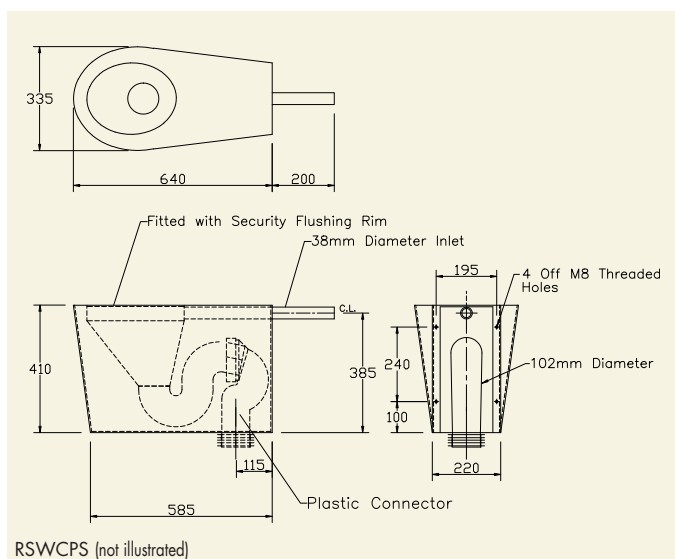

SHROUDED WC PANS

The Ferndale and Rodbourne Shrouded back to wall WC pans are designed for services concealed behind the rear wall, and are manufactured from 304 grade stainless steel. The Rodbourne is available with an integral P or S trap and incorporates an anti ligature flushing rim for use in secure establishments, the Ferndale is only manufactured with a P trap and has a standard flushing rim.

These pans are supplied with either fixed plastic seat pads or a black plastic seat and cover with stainless steel security pillar hinges, alternatively the top can be left plain.

Back to Wall WC Pan Options

- Plastic concealed cistern with pneumatic flush (Ordering Code PCC)
- Floor Fixing Tags (Add T to the ordering code)

1 Ferndale Shrouded WC Pan

2 Rodbourne Shrouded WC Pan

PRODUCT DESCRIPTION

Ferndale shrouded P trap back to wall WC pan

Rodbourne shrouded P trap back to wall WC pan

Rodbourne shrouded S trap back to wall WC pan

Seat requirements - add appropriate letter to end of ordering code

Black plastic seat and cover with Stainless Steel security pillar hinges