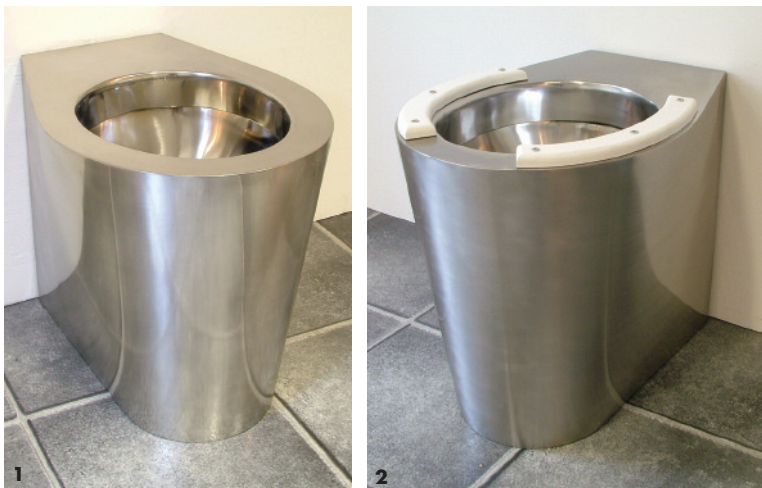

SHROUDED WC PANS

The Ferndale and Rodbourne Shrouded back to wall WC pans are designed for services concealed behind the rear wall, and are manufactured from 304 grade stainless steel. The Rodbourne is available with an integral P or S trap and incorporates an anti ligature flushing rim for use in secure establishments, the Ferndale is only manufactured with a P trap and has a standard flushing rim.

These pans are supplied with either fixed plastic seat pads or a black plastic seat and cover with stainless steel security pillar hinges, alternatively the top can be left plain.

Back to Wall WC Pan Options

- Plastic concealed cistern with pneumatic flush (Ordering Code PCC)
- Floor Fixing Tags (Add T to the ordering code)

1 Ferndale Shrouded WC Pan

2 Rodbourne Shrouded WC Pan

PRODUCT DESCRIPTION

Ferndale shrouded P trap back to wall WC pan

Rodbourne shrouded P trap back to wall WC pan

Rodbourne shrouded S trap back to wall WC pan

Seat requirements - add appropriate letter to end of ordering code

Black plastic seat and cover with Stainless Steel security pillar hinges