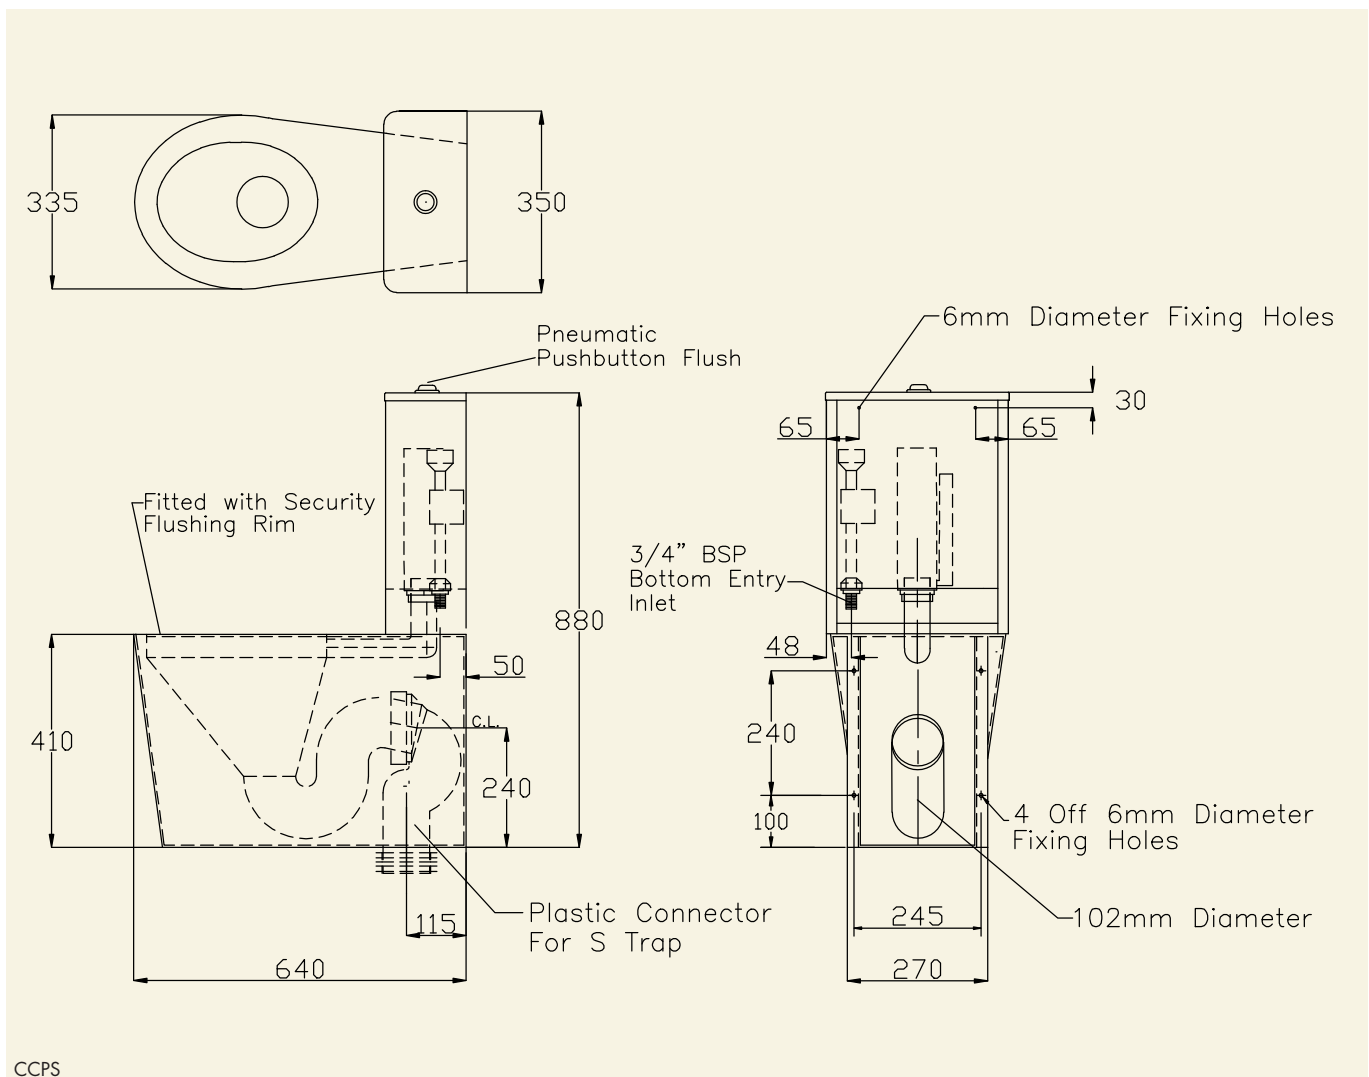

1 Clifton Close Coupled Suite

2 Stainless Steel Pillar Hinges

CCPS

PRODUCT DESCRIPTION

Clifton close coupled suite

Seat requirements - add appropriate letter to end of ordering code

Black plastic seat and cover with Stainless Steel security pillar hinges

White plastic fixed seat pads

Fixing holes only for seat & cover

Plain top to pan (no holes)

ORDERING CODE

CCPS

A

B

C

D