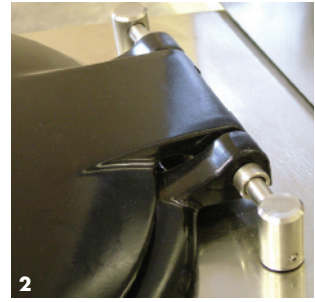

## CLIFTON WC SUITE

The Clifton Close Coupled suite incorporates a cistern and pneumatic pushbutton flush for situations where a service duct is not available. This suite is manufactured with a P trap only and is provided with a plastic pan connector for conversion to an S trap on site if necessary.

The pan is supplied with either fixed plastic seat pads or a black plastic seat and cover with stainless steel security pillar hinges, alternatively the top can be left plain.

### Clifton Suite Options

- Infra Red non touch flushing (Add I to the ordering code)
- Lever Flushing (Increases cistern width to 450mm, add L to the ordering code)
- Floor Fixing Tags (Add T to the ordering code)