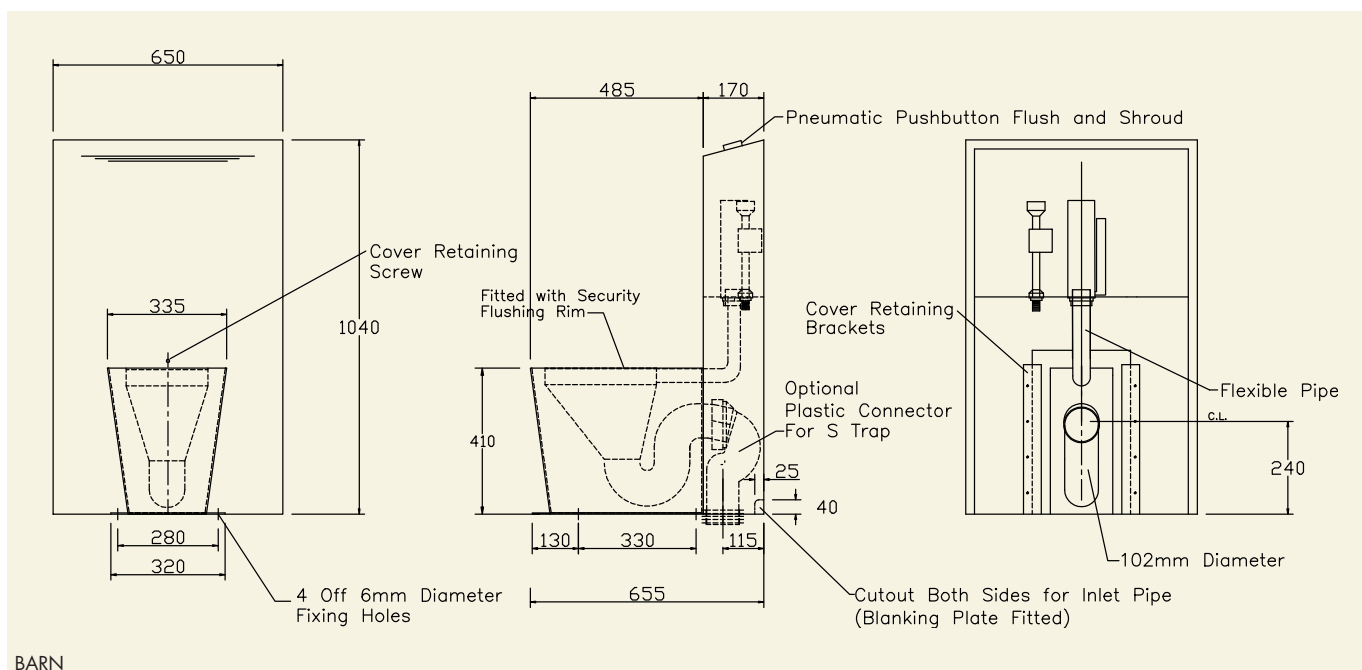

BARNFIELD WC SUITE

A Shrouded WC suite designed for situations where ducted services are not available and all services need to be concealed.

The Barnfield unit is supplied with a shrouded P trap WC pan and a push button operated cistern, which is concealed within a one piece removable stainless steel shroud

The pan is supplied with either fixed plastic seat pads or a black plastic seat and cover with stainless steel security pillar hinges, alternatively the top can be left plain.

1 Barnfield WC Suite

BARN

PRODUCT DESCRIPTION

Barnfield WC suite

Seat requirements - add appropriate letter to end of ordering code

Black plastic seat and cover with Stainless Steel security pillar hinges

White plastic fixed seat pads

Fixing holes only for seat & cover

Plain top to pan (no holes)

ORDERING CODE

BARN

A

B

C

D