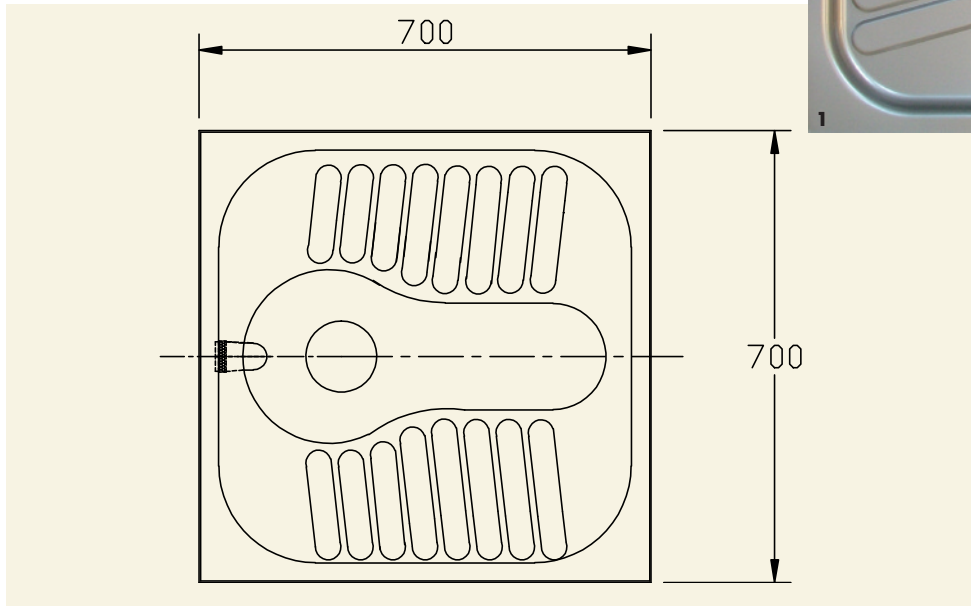

SQUATTING WC PAN

A 304 grade Stainless Steel squatting type WC pan supplied with a rear injector and a 102mm outlet suitable for a standard floor drain trap.

1 Squatting WC Pan

EWCP

PRODUCT DESCRIPTION

Squatting WC pan