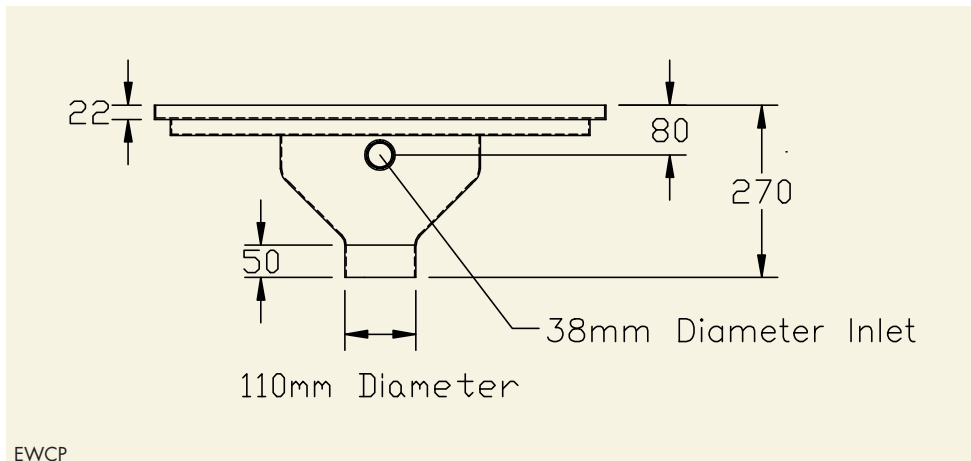

SQUATTING WC PAN

A 304 grade Stainless Steel squatting type WC pan supplied with a rear injector and a 102mm outlet suitable for a standard floor drain trap.

1 Squatting WC Pan

EWCP

PRODUCT DESCRIPTION

Squatting WC pan