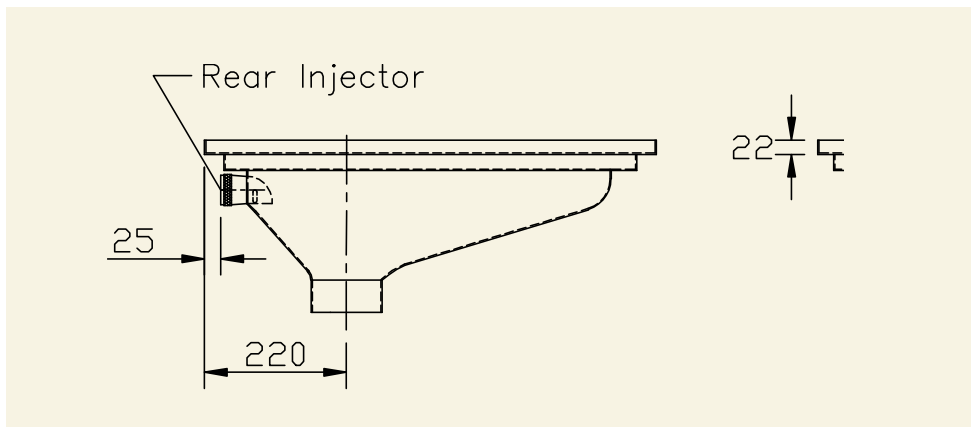

SQUATTING WC PAN

A 304 grade Stainless Steel squatting type WC pan supplied with a rear injector and a 102mm outlet suitable for a standard floor drain trap.

1 Squatting WC Pan

EWCP

PRODUCT DESCRIPTION

Squatting WC pan