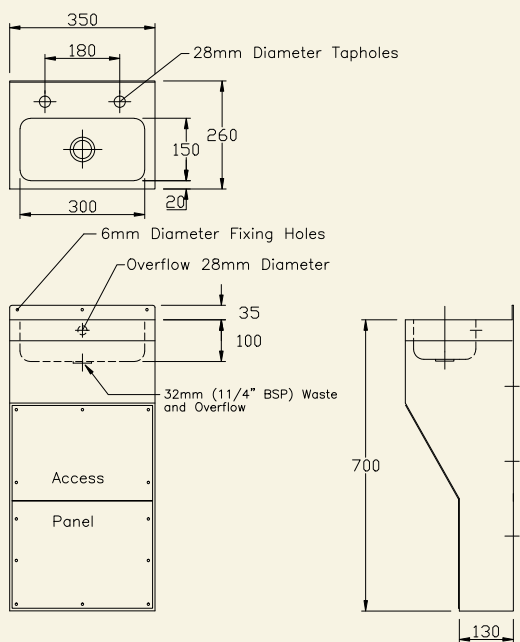

### ORDERING CODE

CWB  
RWB

handwash

**SMALL WASHBASINS**

continued

MWBW

1

MWBS

2

MWBF

3

1 Wall Mounted Mini Washbasin (MWBW)

2 Wall Mounted Mini Washbasin with Shroud (MWBS)

3 Floor Standing Mini Washbasin with Shroud (MWBF)

**PRODUCT DESCRIPTION**

- Wall mounted mini washbasin
- Wall mounted mini washbasin with shroud
- Floor standing mini washbasin with shroud