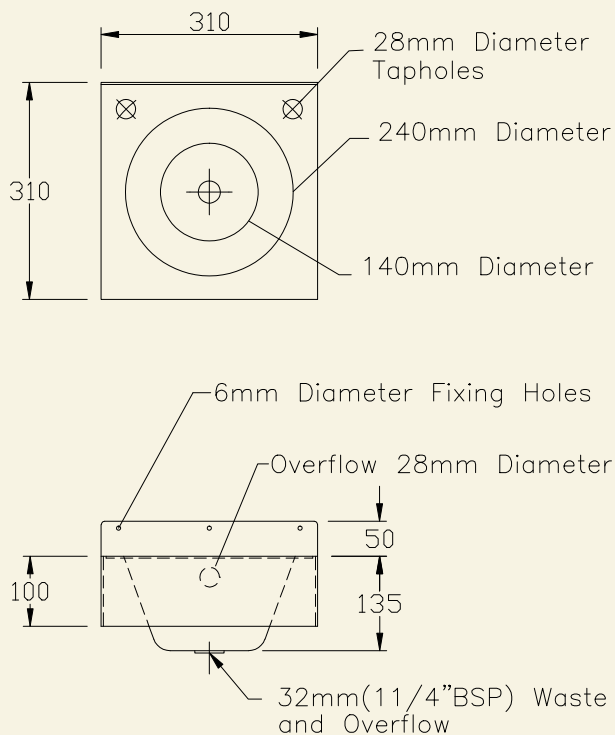

RWB

PRODUCT DESCRIPTION

Wall mounted corner washbasin
Wall mounted round washbasin

ORDERING CODE

CWB
RWB

handwash