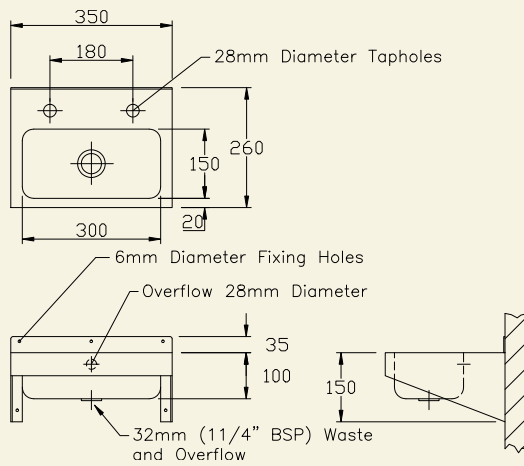

SMALL WASHBASINS

continued

MWBW