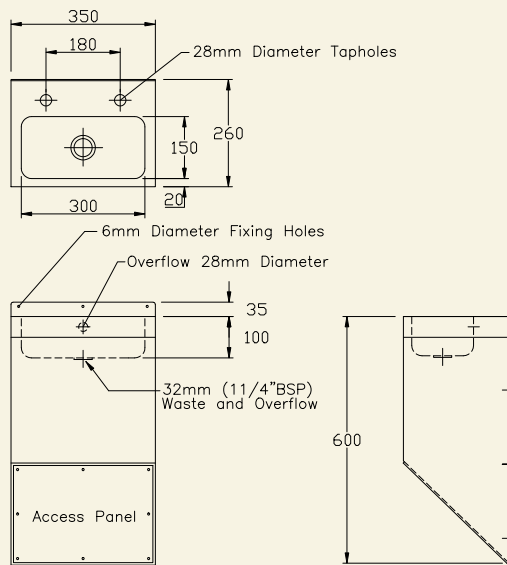

### ORDERING CODE

CWB  
RWB

handwash

**SMALL WASHBASINS**

continued

MWBW

1

MWBS

2

MWBF

3

1 Wall Mounted Mini Washbasin (MWBW)

2 Wall Mounted Mini Washbasin with Shroud (MWBS)

3 Floor Standing Mini Washbasin with Shroud (MWBF)

**PRODUCT DESCRIPTION**

- Wall mounted mini washbasin
- Wall mounted mini washbasin with shroud
- Floor standing mini washbasin with shroud