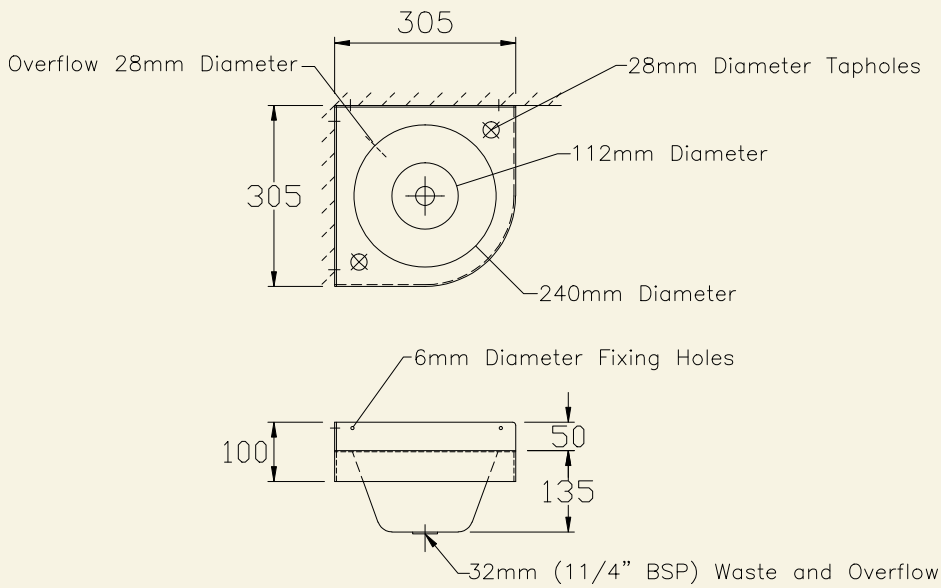

The mini wash basin is ideally suited for disabled use, and is also available with a sloping or down to floor shroud with removable access panel.

1

2

1 Wall Mounted Corner Washbasin (CWB)

2 Wall Mounted Round Washbasin (RWB)

### PRODUCT DESCRIPTION

Wall mounted corner washbasin  
Wall mounted round washbasin