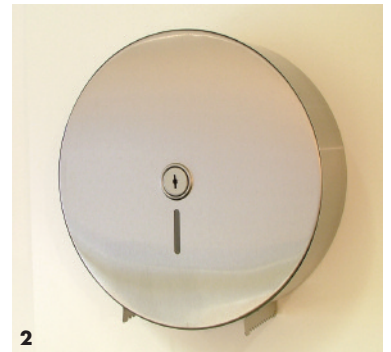

### MINI JUMBO ROLL TOILET TISSUE DISPENSER

A Stainless Steel lockable dispenser to suit 250 metre rolls with a core size of 57 millimetres.  
 Dimensions: 273mm diameter, 120mm projection.

### JUMBO ROLL TOILET TISSUE DISPENSER

A Stainless Steel lockable dispenser to suit 350 metre rolls with a core size of 57 millimetres.  
 Dimensions: 360mm diameter, 120mm projection.

1

2

1 Mini Jumbo Toilet Tissue Dispenser (MJTR)

## SINGLE ROLL TOILET TISSUE DISPENSER

A very heavy duty lockable dispenser manufactured from 1.5mm thick stainless steel, suitable for a standard size toilet roll.

Dimensions: 140mm x 140mm x 200mm.

## DOUBLE ROLL TOILET TISSUE DISPENSER

A Stainless Steel lockable dispenser to hold 2 standard size toilet rolls, the second dropping down after the first has been used.

Dimensions: 120mm x 120mm x 255mm.