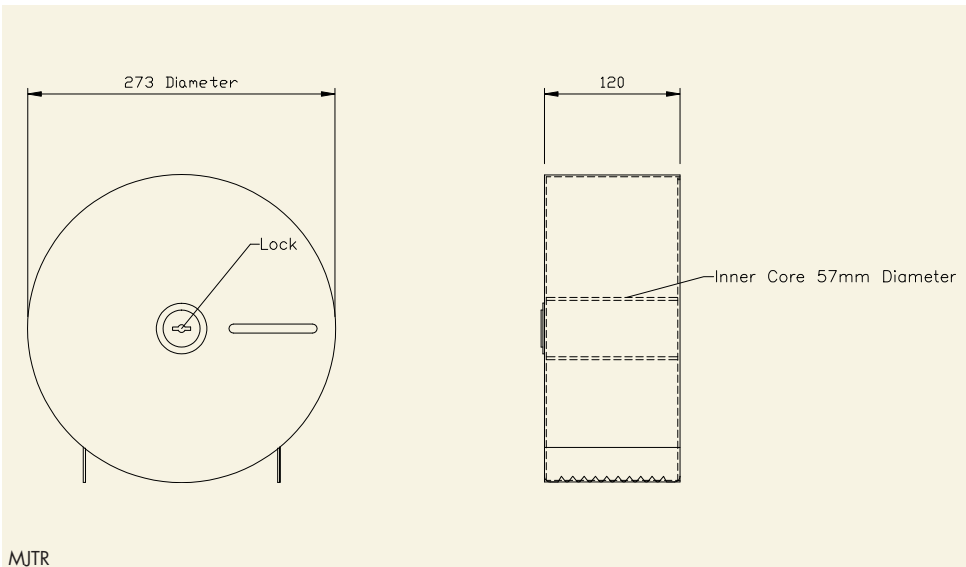

### MINI JUMBO ROLL TOILET TISSUE DISPENSER

A Stainless Steel lockable dispenser to suit 250 metre rolls with a core size of 57 millimetres.  
 Dimensions: 273mm diameter, 120mm projection.

### JUMBO ROLL TOILET TISSUE DISPENSER

A Stainless Steel lockable dispenser to suit 350 metre rolls with a core size of 57 millimetres.  
 Dimensions: 360mm diameter, 120mm projection.

1

2

1 Mini Jumbo Toilet Tissue Dispenser (MJTR)

## SINGLE ROLL TOILET TISSUE DISPENSER

A very heavy duty lockable dispenser manufactured from 1.5mm thick stainless steel, suitable for a standard size toilet roll.

Dimensions: 140mm x 140mm x 200mm.

## DOUBLE ROLL TOILET TISSUE DISPENSER

A Stainless Steel lockable dispenser to hold 2 standard size toilet rolls, the second dropping down after the first has been used.

Dimensions: 120mm x 120mm x 255mm.