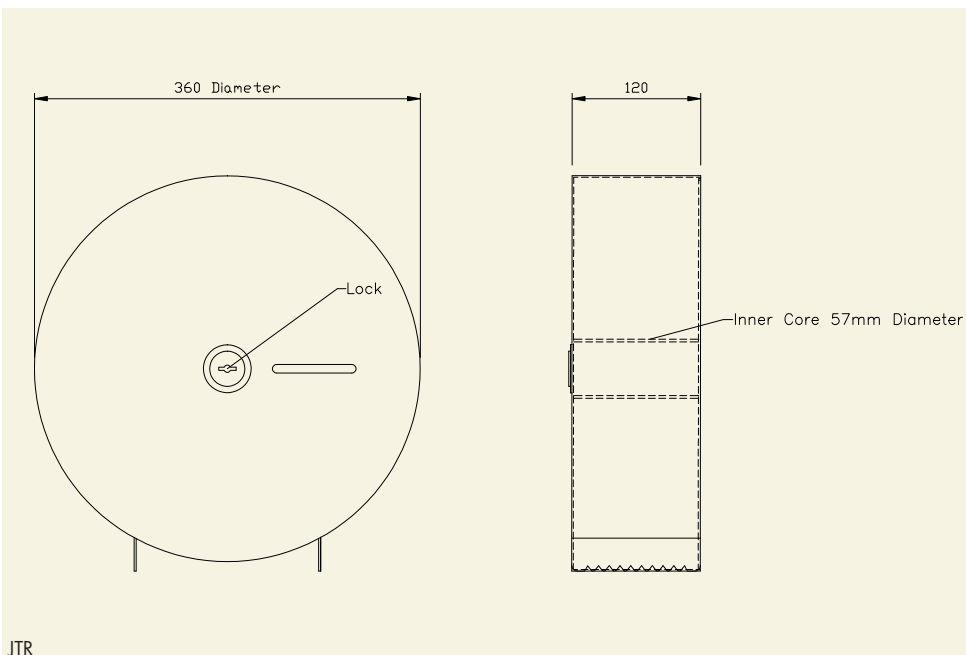

PRODUCT DESCRIPTION

Mini jumbo toilet tissue dispenser
Jumbo toilet tissue dispenser

ORDERING CODE

MJTR
JTR

washroom