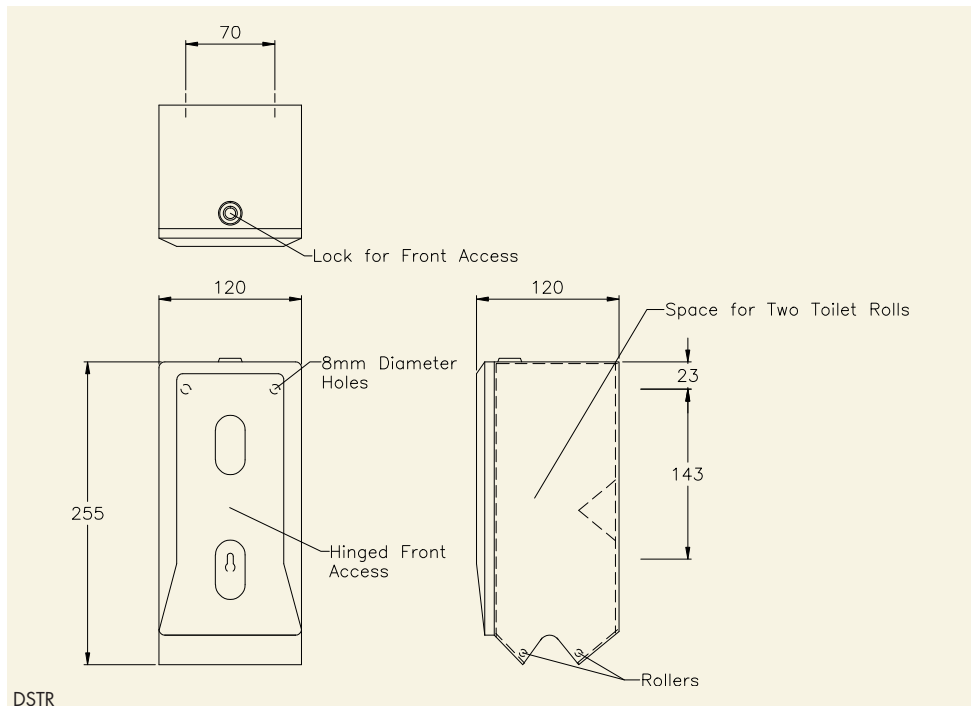

PRODUCT DESCRIPTION

Single roll toilet tissue dispenser
Double roll toilet tissue dispenser

ORDERING CODE

STR
DSTR

washroom