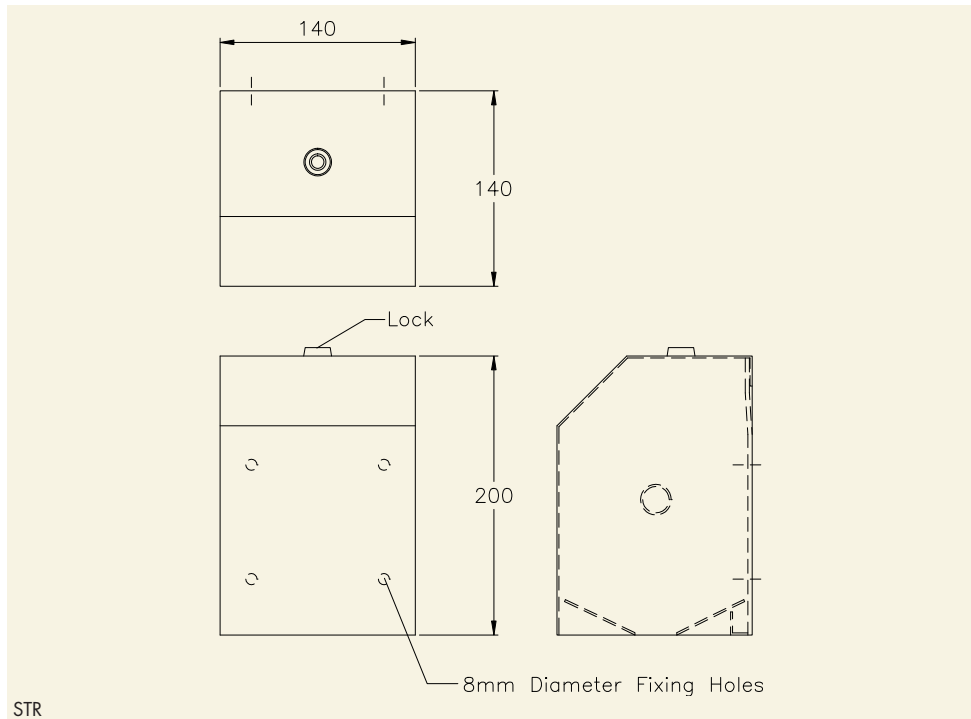

1

2

2 Double Roll Toilet Tissue Dispenser (DSTR)