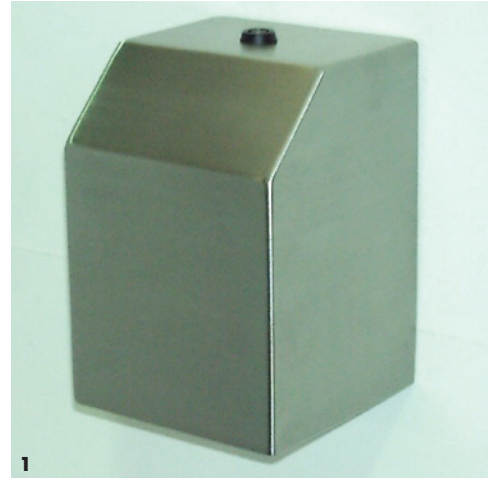

### MINI JUMBO ROLL TOILET TISSUE DISPENSER

A Stainless Steel lockable dispenser to suit 250 metre rolls with a core size of 57 millimetres.  
 Dimensions: 273mm diameter, 120mm projection.

### JUMBO ROLL TOILET TISSUE DISPENSER

A Stainless Steel lockable dispenser to suit 350 metre rolls with a core size of 57 millimetres.  
 Dimensions: 360mm diameter, 120mm projection.

1

2

1 Mini Jumbo Toilet Tissue Dispenser (MJTR)

## SINGLE ROLL TOILET TISSUE DISPENSER

A very heavy duty lockable dispenser manufactured from 1.5mm thick stainless steel, suitable for a standard size toilet roll.

Dimensions: 140mm x 140mm x 200mm.

## DOUBLE ROLL TOILET TISSUE DISPENSER

A Stainless Steel lockable dispenser to hold 2 standard size toilet rolls, the second dropping down after the first has been used.

Dimensions: 120mm x 120mm x 255mm.