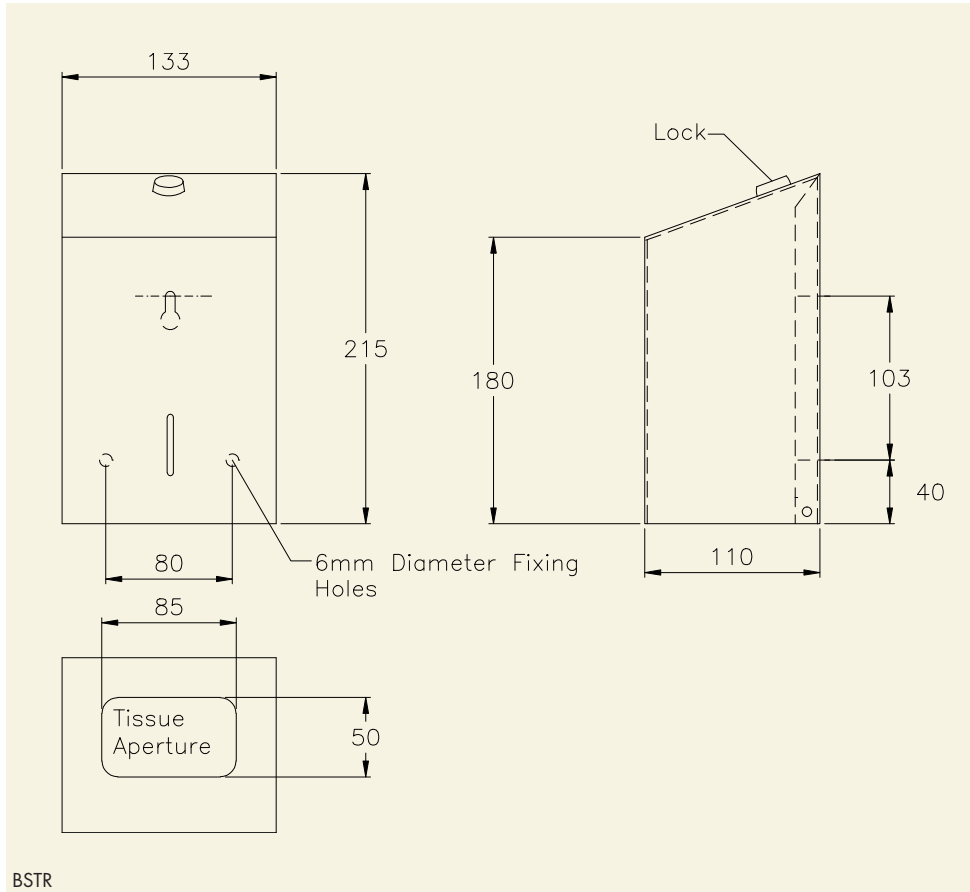

1

2

2 Open Single Roll Toilet Tissue Dispenser (OSTR)