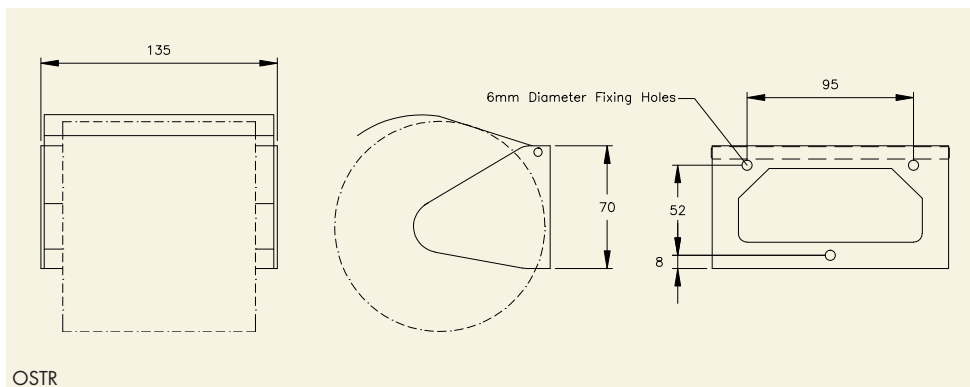

BSTR

OSTR

PRODUCT DESCRIPTION

Bulk pack toilet tissue dispenser

Open single roll toilet tissue dispenser

ORDERING CODE

BSTR

OSTR