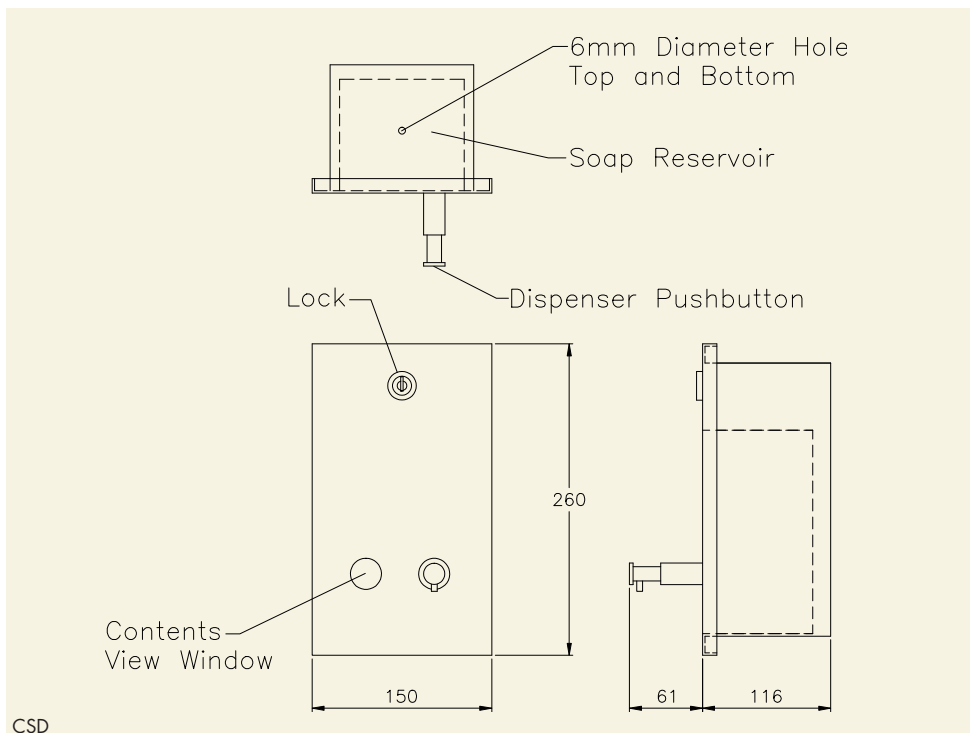

A vertically fitted Stainless Steel lockable soap dispenser with a capacity of 1200ml of liquid soap.
Dimensions: 130mm x 70mm x 210mm.

2
1 Horizontal Soap Dispenser (HSD)
2 Vertical Soap Dispenser (VSD)

Dimensions: 82mm x 82mm x 167mm.

RECESSED SOAP DISPENSER

A wall recessed soap dispenser with a capacity of 1200ml of liquid soap.

Dimensions: 150mm x 116mm x 260mm.

Recess Dimensions: 120mm x 106mm x 230mm.

1

2

1 Round Soap Dispenser (RSD)

2 Recessed Soap Dispenser (CSD)

RSD

CSD

PRODUCT DESCRIPTION

Round soap dispenser
Recessed soap dispenser

ORDERING CODE

RSD
CSD

DECK MOUNTED SOAP DISPENSER

A surface mounted soap dispenser for installation directly into a worktop with filling access from above and a capacity of 1000ml of liquid soap. Dimensions: 65mm above worktop, 320mm below surface, 100mm spout projection, 25mm diameter hole in worktop.