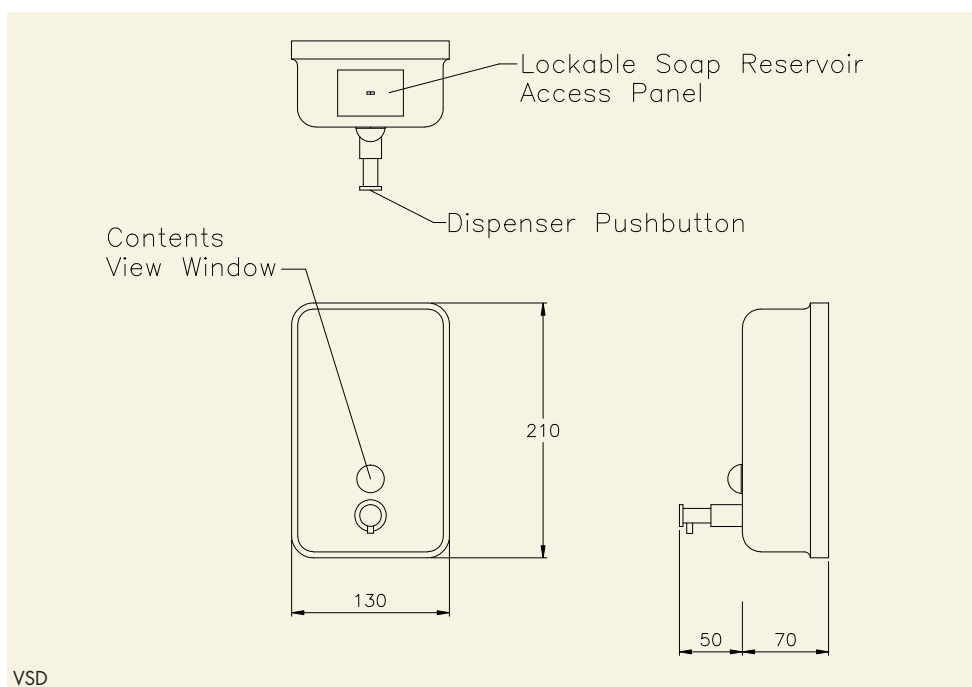

SOAP DISPENSERS

HORIZONTAL SOAP DISPENSER

A horizontally fitted Stainless Steel lockable soap dispenser with a capacity of 1200ml of liquid soap.
Dimensions: 210mm x 70mm x 130mm.

VERTICAL SOAP DISPENSER

A vertically fitted Stainless Steel lockable soap dispenser with a capacity of 1200ml of liquid soap.
Dimensions: 130mm x 70mm x 210mm.

2
1 Horizontal Soap Dispenser (HSD)
2 Vertical Soap Dispenser (VSD)

PRODUCT DESCRIPTION

Horizontal soap dispenser
Vertical soap dispenser

ORDERING CODE

HSD
VSD

washroom

ROUND SOAP DISPENSER

A smaller Stainless Steel soap dispenser with a capacity of 300ml of liquid soap, mounted to the wall with a detachable bracket.

Dimensions: 82mm x 82mm x 167mm.

RECESSED SOAP DISPENSER

A wall recessed soap dispenser with a capacity of 1200ml of liquid soap.

Dimensions: 150mm x 116mm x 260mm.

Recess Dimensions: 120mm x 106mm x 230mm.