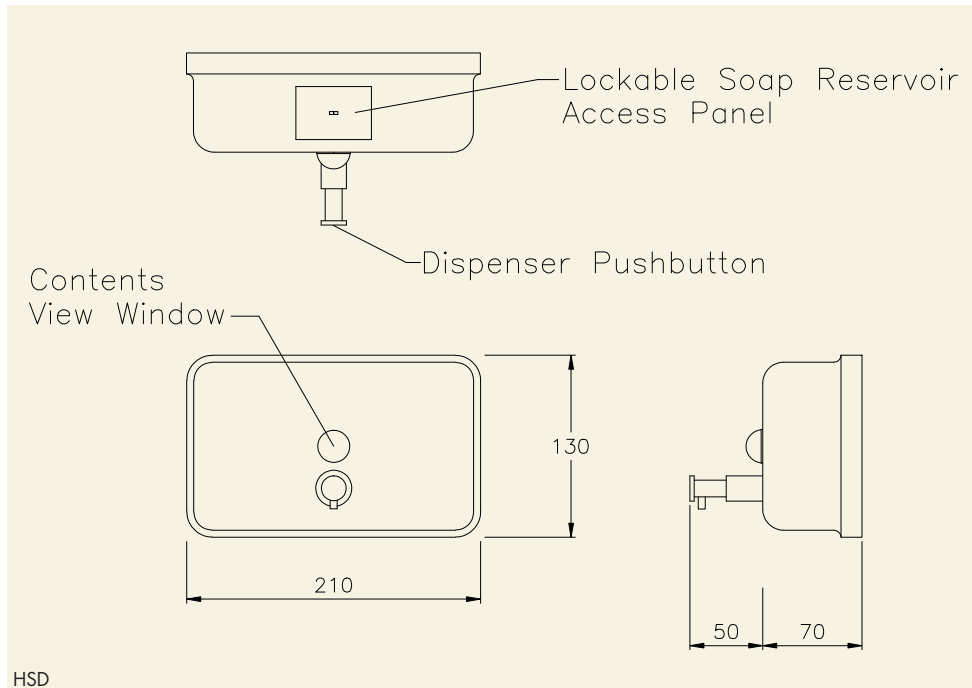

SOAP DISPENSERS

HORIZONTAL SOAP DISPENSER

A horizontally fitted Stainless Steel lockable soap dispenser with a capacity of 1200ml of liquid soap.
Dimensions: 210mm x 70mm x 130mm.

VERTICAL SOAP DISPENSER

A vertically fitted Stainless Steel lockable soap dispenser with a capacity of 1200ml of liquid soap.
Dimensions: 130mm x 70mm x 210mm.

2
1 Horizontal Soap Dispenser (HSD)
2 Vertical Soap Dispenser (VSD)

PRODUCT DESCRIPTION

Horizontal soap dispenser
Vertical soap dispenser

ORDERING CODE

HSD
VSD

washroom

ROUND SOAP DISPENSER

A smaller Stainless Steel soap dispenser with a capacity of 300ml of liquid soap, mounted to the wall with a detachable bracket.

Dimensions: 82mm x 82mm x 167mm.

RECESSED SOAP DISPENSER

A wall recessed soap dispenser with a capacity of 1200ml of liquid soap.

Dimensions: 150mm x 116mm x 260mm.

Recess Dimensions: 120mm x 106mm x 230mm.