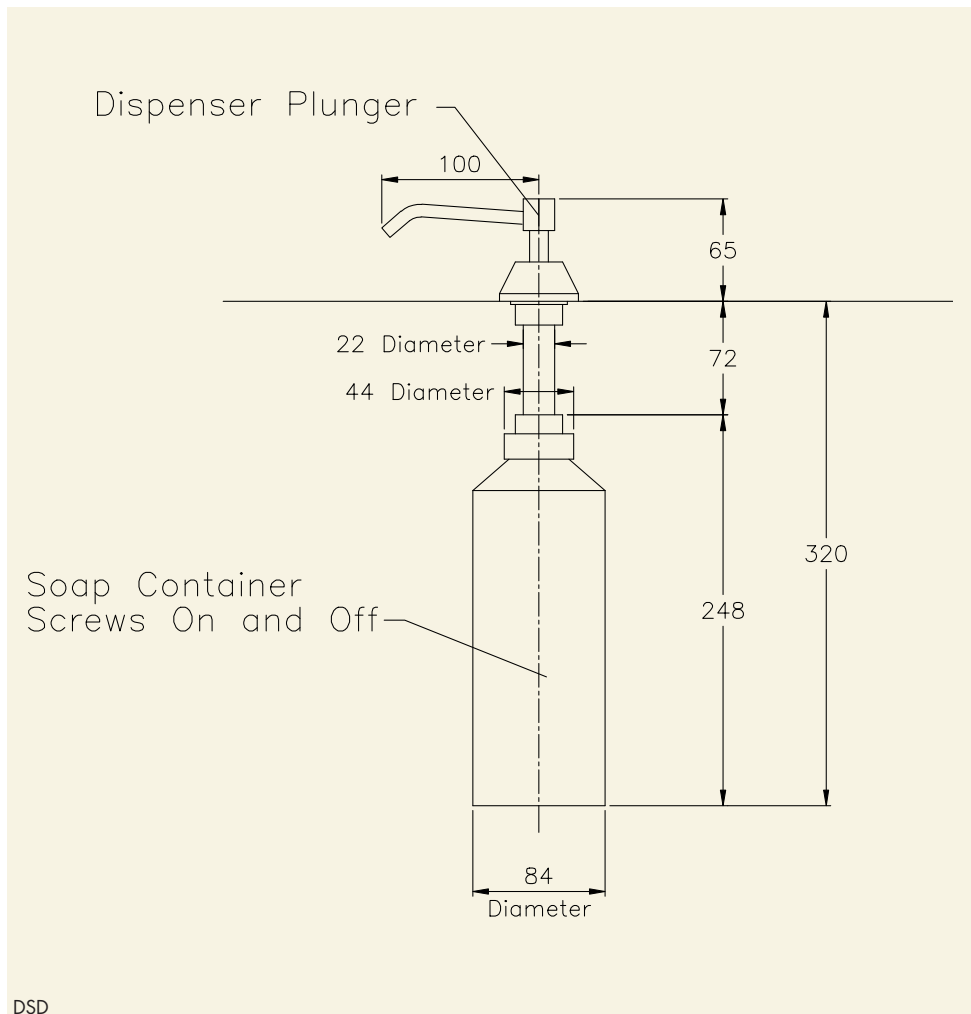

SOAP DISPENSERS

HORIZONTAL SOAP DISPENSER

A horizontally fitted Stainless Steel lockable soap dispenser with a capacity of 1200ml of liquid soap.
Dimensions: 210mm x 70mm x 130mm.

VERTICAL SOAP DISPENSER

Dimensions: 82mm x 82mm x 167mm.

RECESSED SOAP DISPENSER

A wall recessed soap dispenser with a capacity of 1200ml of liquid soap.

Dimensions: 150mm x 116mm x 260mm.

Recess Dimensions: 120mm x 106mm x 230mm.

ORDERING CODE

RSD
CSD

DECK MOUNTED SOAP DISPENSER

A surface mounted soap dispenser for installation directly into a worktop with filling access from above and a capacity of 1000ml of liquid soap. Dimensions: 65mm above worktop, 320mm below surface, 100mm spout projection, 25mm diameter hole in worktop.

1

1 Deck Mounted Soap Dispenser (DSD)

DSD

PRODUCT DESCRIPTION

Deck mounted soap dispenser

ORDERING CODE

DSD

washroom