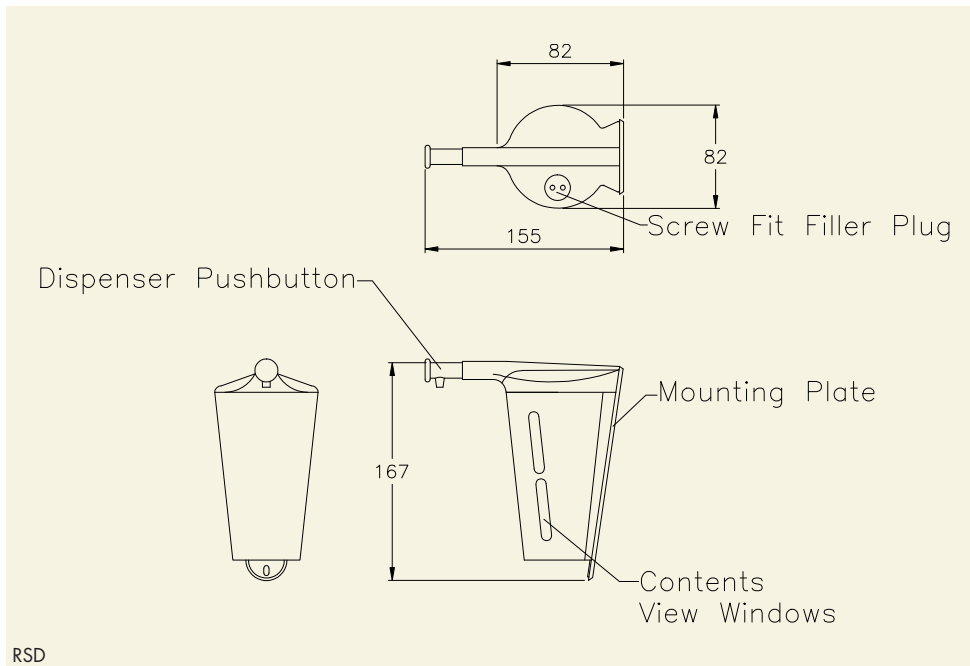

ROUND SOAP DISPENSER

A smaller Stainless Steel soap dispenser with a capacity of 300ml of liquid soap, mounted to the wall with a detachable bracket.

Dimensions: 82mm x 82mm x 167mm.

RECESSED SOAP DISPENSER

A wall recessed soap dispenser with a capacity of 1200ml of liquid soap.

Dimensions: 150mm x 116mm x 260mm.

Recess Dimensions: 120mm x 106mm x 230mm.

1

2

PRODUCT DESCRIPTION

Round soap dispenser
Recessed soap dispenser

ORDERING CODE

RSD
CSD