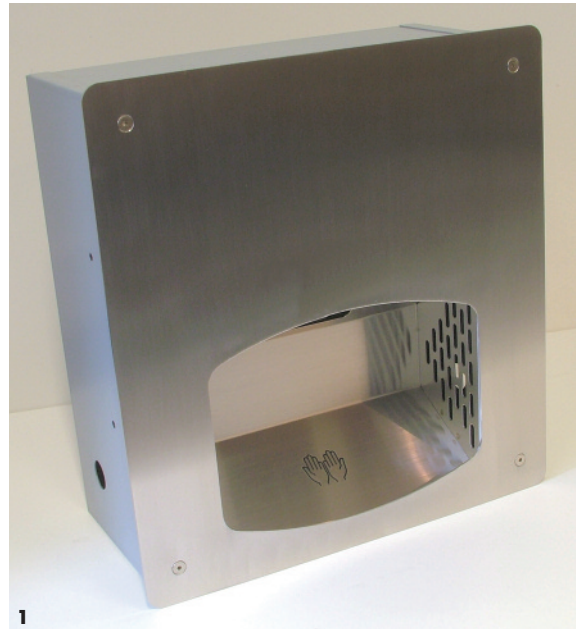

PAPER TOWEL DISPENSER

A surface mounted Stainless Steel paper towel dispenser with a capacity of 450 c-fold paper towels.
 Dimensions: 280mm x 102mm x 370mm.

SURFACE MOUNTED HAND DRYER

A surface mounted non touch hand dryer with a Stainless Steel casing, fully automatic operation and 2100 watt heating equipment.
 Dimensions: 240mm x 165mm x 216mm.

1

2

1 Paper Towel Dispenser (PTD)

2 Surface Mounted Hand Dryer (IHD)

PRODUCT DESCRIPTION

Paper towel dispenser
 Surface mounted non touch hot hand dryer

ORDERING CODE

PDT
 IHD

RECESSED HAND DRYER

A wall recessed non touch hand dryer with 2000 watt heating equipment and security fixing screws.

Dimensions: 340mm x 157mm x 360mm.

Recess Dimensions: 325mm x 155mm x 345mm.

MIRROR

304 grade 1.2mm thick Stainless Steel mirrors are available in any size required up to 3000mm x 1500mm, and are supplied as standard with fixing holes at approximately 300mm centres and stainless steel round headed woodscrews.

1

2

1 Recessed Hand Dryer (RHD)

2 Mirror (SSM)

Rear View

RHD

PRODUCT DESCRIPTION

Recessed non touch hot air hand dryer