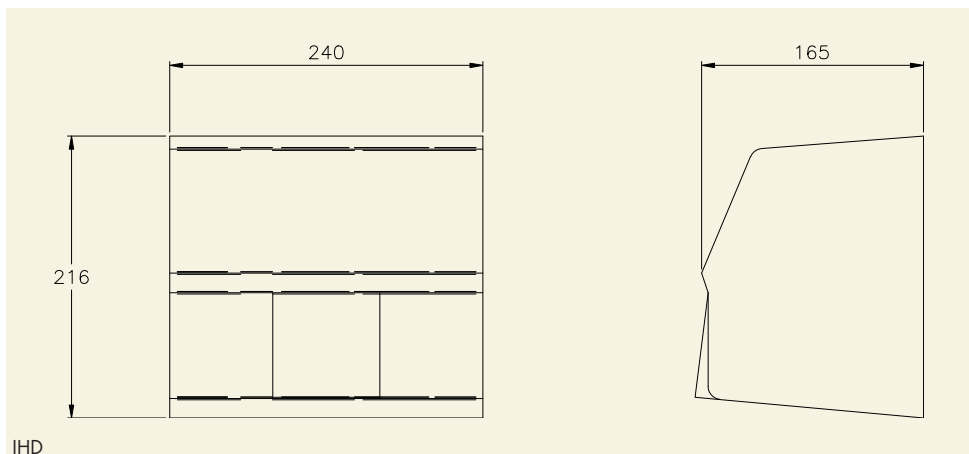

PAPER TOWEL DISPENSER

A surface mounted Stainless Steel paper towel dispenser with a capacity of 450 c-fold paper towels.
 Dimensions: 280mm x 102mm x 370mm.

SURFACE MOUNTED HAND DRYER

A surface mounted non touch hand dryer with a Stainless Steel casing, fully automatic operation and 2100 watt heating equipment.
 Dimensions: 240mm x 165mm x 216mm.

1

2

1 Paper Towel Dispenser (PTD)

2 Surface Mounted Hand Dryer (IHD)

PRODUCT DESCRIPTION

Paper towel dispenser
 Surface mounted non touch hot hand dryer

ORDERING CODE

PDT
 IHD

RECESSED HAND DRYER

A wall recessed non touch hand dryer with 2000 watt heating equipment and security fixing screws.

Dimensions: 340mm x 157mm x 360mm.

Recess Dimensions: 325mm x 155mm x 345mm.

MIRROR

304 grade 1.2mm thick Stainless Steel mirrors are available in any size required up to 3000mm x 1500mm, and are supplied as standard with fixing holes at approximately 300mm centres and stainless steel round headed woodscrews.

Mirror 300 x 300mm

Mirror 450 x 300mm

Mirror 450 x 450mm

Mirror 600 x 450mm

Mirror 600 x 600mm

Mirror 900 x 450mm

Mirror 900 x 600mm

ORDERING CODE