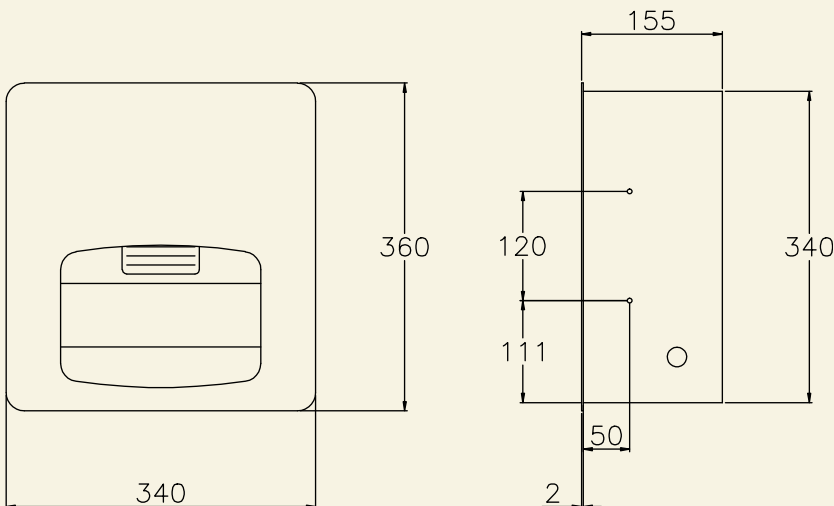

PAPER TOWEL DISPENSER

A surface mounted Stainless Steel paper towel dispenser with a capacity of 450 c-fold paper towels.
 Dimensions: 280mm x 102mm x 370mm.

SURFACE MOUNTED HAND DRYER

A surface mounted non touch hand dryer with a Stainless Steel casing, fully automatic operation and 2100 watt heating equipment.
 Dimensions: 240mm x 165mm x 216mm.

RECESSED HAND DRYER

A wall recessed non touch hand dryer with 2000 watt heating equipment and security fixing screws.

Dimensions: 340mm x 157mm x 360mm.

Recess Dimensions: 325mm x 155mm x 345mm.

MIRROR

304 grade 1.2mm thick Stainless Steel mirrors are available in any size required up to 3000mm x 1500mm, and are supplied as standard with fixing holes at approximately 300mm centres and stainless steel round headed woodscrews.

1

2

1 Recessed Hand Dryer (RHD)

2 Mirror (SSM)

Rear View

RHD

PRODUCT DESCRIPTION

Recessed non touch hot air hand dryer

Mirror 300 x 300mm

Mirror 450 x 300mm

Mirror 450 x 450mm

Mirror 600 x 450mm

Mirror 600 x 600mm

Mirror 900 x 450mm

Mirror 900 x 600mm

ORDERING CODE