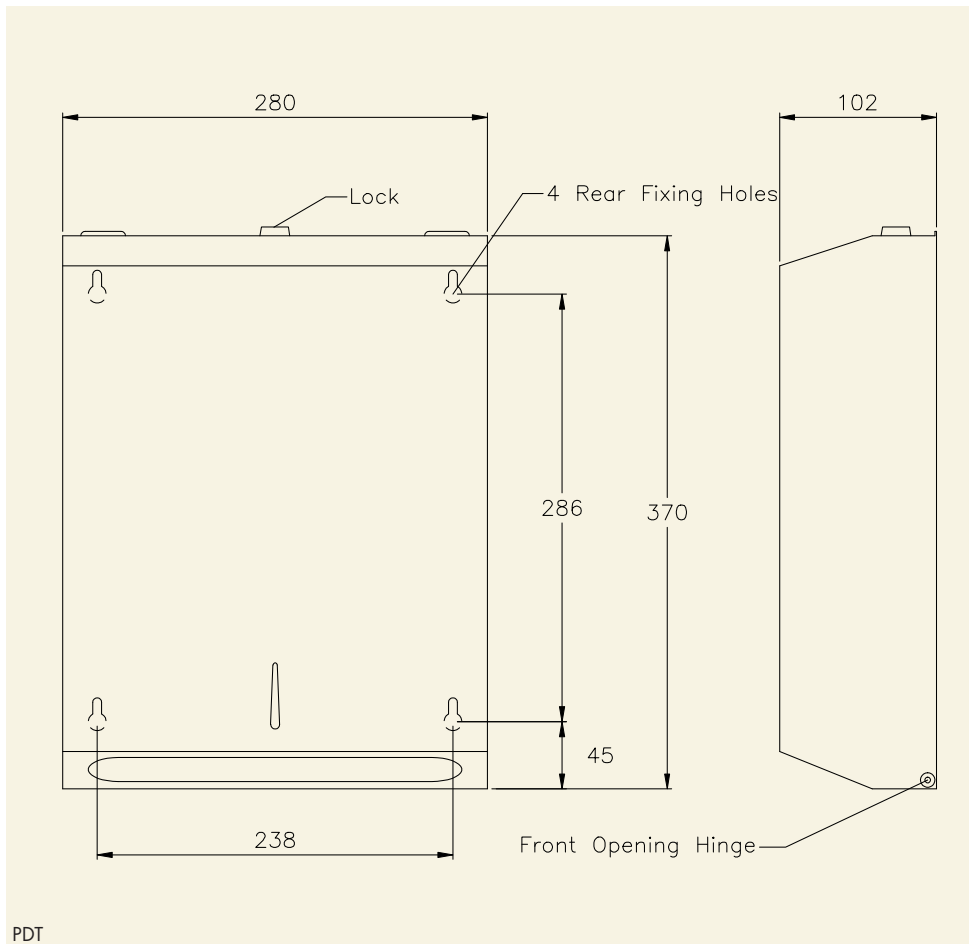

PAPER TOWEL DISPENSER

A surface mounted Stainless Steel paper towel dispenser with a capacity of 450 c-fold paper towels.
 Dimensions: 280mm x 102mm x 370mm.

SURFACE MOUNTED HAND DRYER

A surface mounted non touch hand dryer with a Stainless Steel casing, fully automatic operation and 2100 watt heating equipment.
 Dimensions: 240mm x 165mm x 216mm.

1

2

1 Paper Towel Dispenser (PTD)

2 Surface Mounted Hand Dryer (IHD)

PRODUCT DESCRIPTION

Paper towel dispenser
 Surface mounted non touch hot hand dryer

ORDERING CODE

PDT
 IHD

RECESSED HAND DRYER

A wall recessed non touch hand dryer with 2000 watt heating equipment and security fixing screws.

Dimensions: 340mm x 157mm x 360mm.

Recess Dimensions: 325mm x 155mm x 345mm.

MIRROR

304 grade 1.2mm thick Stainless Steel mirrors are available in any size required up to 3000mm x 1500mm, and are supplied as standard with fixing holes at approximately 300mm centres and stainless steel round headed woodscrews.

Mirror 300 x 300mm

Mirror 450 x 300mm

Mirror 450 x 450mm

Mirror 600 x 450mm

Mirror 600 x 600mm

Mirror 900 x 450mm

Mirror 900 x 600mm

ORDERING CODE