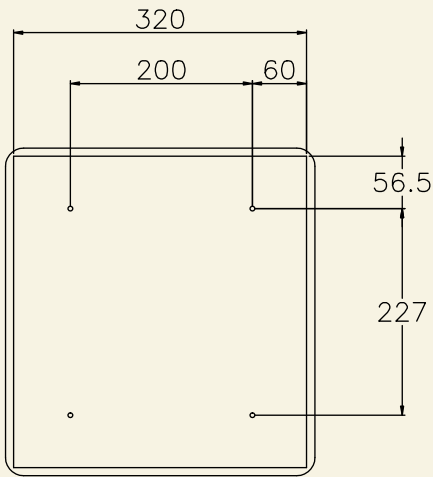

PAPER TOWEL DISPENSER

A surface mounted Stainless Steel paper towel dispenser with a capacity of 450 c-fold paper towels.
 Dimensions: 280mm x 102mm x 370mm.

SURFACE MOUNTED HAND DRYER

A surface mounted non touch hand dryer with a Stainless Steel casing, fully automatic operation and 2100 watt heating equipment.
 Dimensions: 240mm x 165mm x 216mm.

RECESSED HAND DRYER

A wall recessed non touch hand dryer with 2000 watt heating equipment and security fixing screws.

Dimensions: 340mm x 157mm x 360mm.

Recess Dimensions: 325mm x 155mm x 345mm.

MIRROR

304 grade 1.2mm thick Stainless Steel mirrors are available in any size required up to 3000mm x 1500mm, and are supplied as standard with fixing holes at approximately 300mm centres and stainless steel round headed woodscrews.

1

2

1 Recessed Hand Dryer (RHD)

2 Mirror (SSM)

Rear View

RHD

PRODUCT DESCRIPTION

Recessed non touch hot air hand dryer

Mirror 300 x 300mm

Mirror 450 x 300mm

Mirror 450 x 450mm

Mirror 600 x 450mm

Mirror 600 x 600mm

Mirror 900 x 450mm

Mirror 900 x 600mm

ORDERING CODE