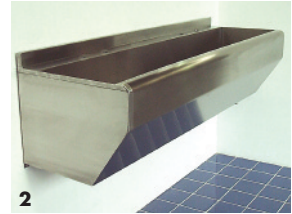

SURGEONS SCRUB UP TROUGHS

Surgeons scrub up troughs are manufactured from 304 grade Stainless Steel and are supplied with a 38mm (1 1/2" BSP) flush grated waste fitting to one end.

3 models are available - a Splash back type designed for wall mounted bib taps, a tap landing type for deck mounted taps and a high back type for bib taps mounted on the trough itself.

- Options**
- Special size units (up to 3000mm in one piece)
 - Monoblock tap holes
 - Single tap holes

1 Splashback Surgeons Scrub up Trough
2 Taplanding Surgeons Scrub up Trough

PRODUCT DESCRIPTION

- 600mm tap landing scrub up trough, L/H outlet, 1 pair tap holes
- 600mm splash back scrub up trough, L/H outlet
- 600mm high back scrub up trough, L/H outlet, 1 pair tap holes
- 600mm tap landing scrub up trough, R/H outlet, 1 pair tap holes
- 600mm splash back scrub up trough, R/H outlet
- 600mm high back scrub up trough, R/H outlet, 1 pair tap holes
- 1200mm tap landing scrub up trough, L/H outlet, 2 pairs tap holes
- 1200mm splash back scrub up trough, L/H outlet
- 1200mm high back scrub up trough, L/H outlet, 2 pairs tap holes
- 1200mm tap landing scrub up trough, R/H outlet, 2 pairs tap holes
- 1200mm splash back scrub up trough, R/H outlet
- 1200mm high back scrub up trough, R/H outlet, 2 pairs tap holes