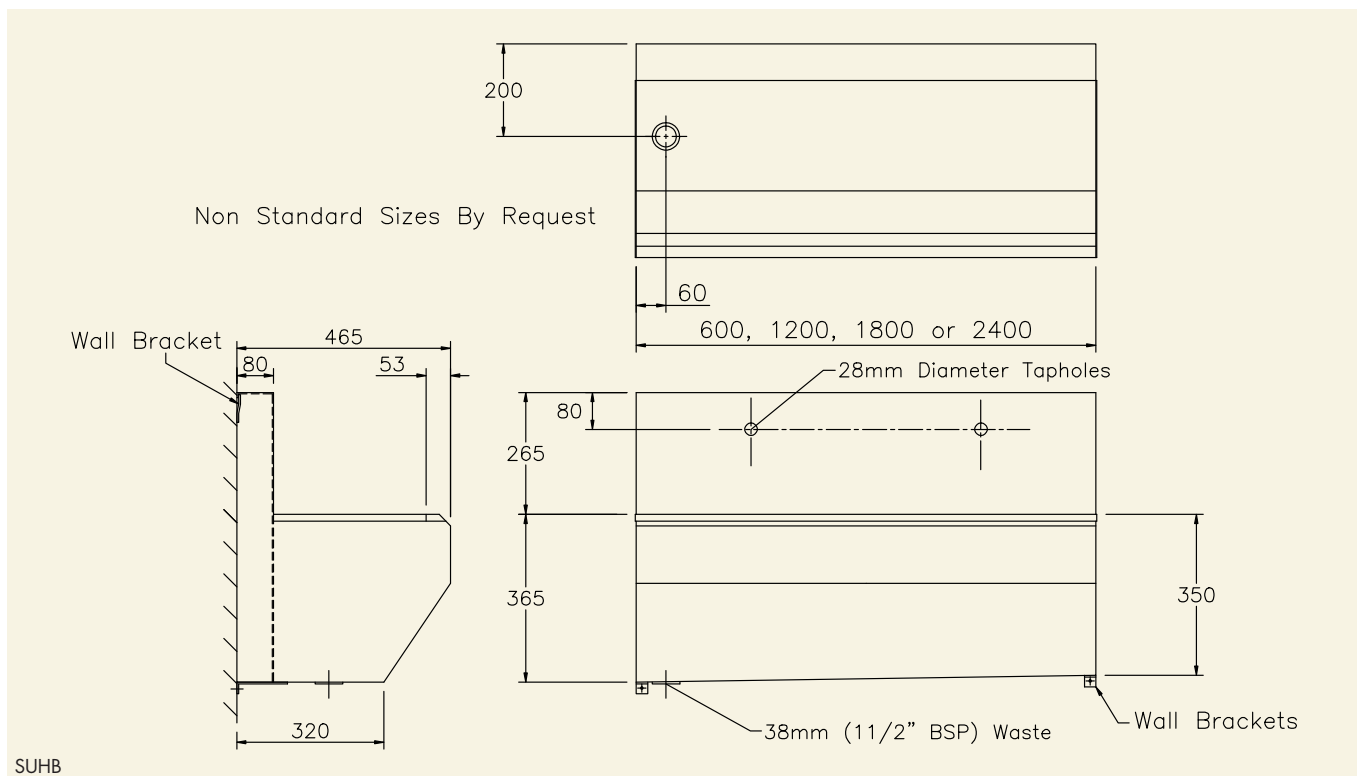

ORDERING CODE

- SUTL600L
- SUSB600L
- SUHB600L
- SUTL600R
- SUSB600R
- SUHB600R
- SUTL1200L
- SUSB1200L
- SUHB1200L
- SUTL1200R
- SUSB1200R
- SUHB1200R

hospital

SURGEONS SCRUB UP TROUGHS

continued

1

- Options**
- Special size units (up to 3000mm in one piece)
 - Monoblock tap holes
 - Single tap holes

1 High Back Surgeons Scrub up Trough

SUHB

hospital

PRODUCT DESCRIPTION

ORDERING CODE

1800mm tap landing scrub up trough, L/H outlet, 3 pairs tap holes	SUTL1800L
1800mm splash back scrub up trough, L/H outlet	SUSB1800L
1800mm high back scrub up trough, L/H outlet, 3 pairs tap holes	SUHB1800L
1800mm tap landing scrub up trough, R/H outlet, 3 pairs tap holes	SUTL1800R
1800mm splash back scrub up trough, R/H outlet	SUSB1800R
1800mm high back scrub up trough, R/H outlet, 3 pairs tap holes	SUHB1800R
2400mm tap landing scrub up trough, L/H outlet, 4 pairs tap holes	SUTL2400L
2400mm splash back scrub up trough, L/H outlet	SUSB2400L
2400mm high back scrub up trough, L/H outlet, 4 pairs tap holes	SUHB2400L
2400mm tap landing scrub up trough, R/H outlet, 4 pairs tap holes	SUTL2400R
2400mm splash back scrub up trough, R/H outlet	SUSB2400R
2400mm high back scrub up trough, R/H outlet, 4 pairs tap holes	SUHB2400R