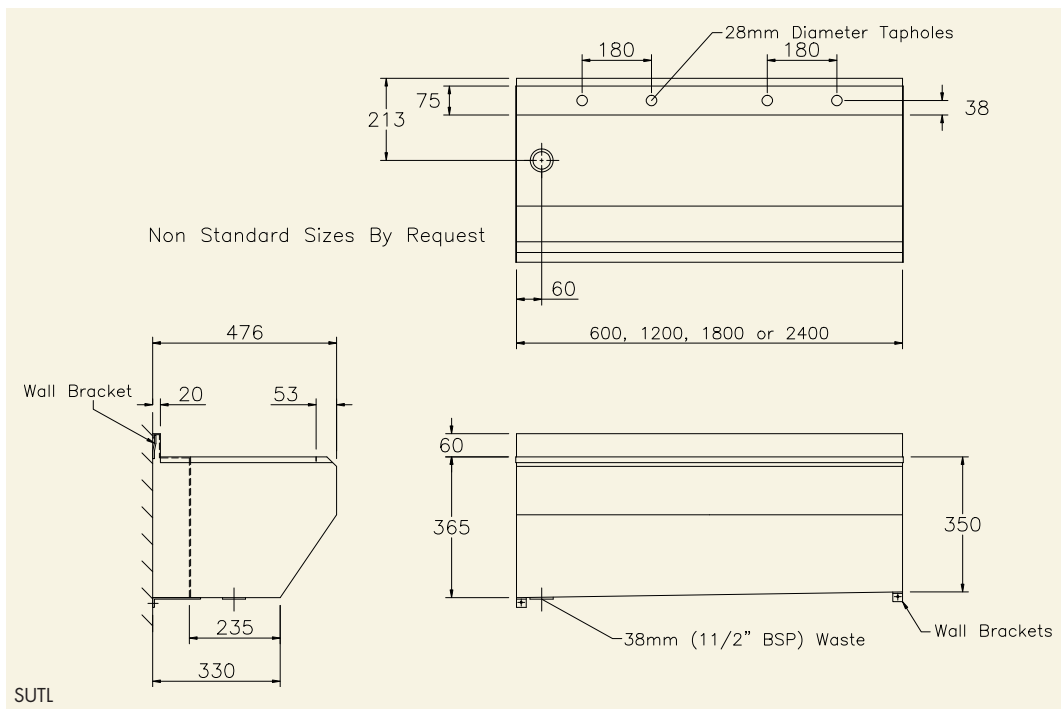

SURGEONS SCRUB UP TROUGHS

Surgeons scrub up troughs are manufactured from 304 grade Stainless Steel and are supplied with a 38mm (1 1/2" BSP) flush grated waste fitting to one end.

3 models are available - a Splash back type designed for wall mounted bib taps, a tap landing type for deck mounted taps and a high back type for bib taps mounted on the trough itself.

- Options**
- Special size units (up to 3000mm in one piece)
 - Monoblock tap holes
 - Single tap holes

1 Splashback Surgeons Scrub up Trough
2 Taplanding Surgeons Scrub up Trough

PRODUCT DESCRIPTION

- 600mm tap landing scrub up trough, L/H outlet, 1 pair tap holes
- 600mm splash back scrub up trough, L/H outlet
- 600mm high back scrub up trough, L/H outlet, 1 pair tap holes
- 600mm tap landing scrub up trough, R/H outlet, 1 pair tap holes
- 600mm splash back scrub up trough, R/H outlet
- 600mm high back scrub up trough, R/H outlet, 1 pair tap holes
- 1200mm tap landing scrub up trough, L/H outlet, 2 pairs tap holes
- 1200mm splash back scrub up trough, L/H outlet
- 1200mm high back scrub up trough, L/H outlet, 2 pairs tap holes
- 1200mm tap landing scrub up trough, R/H outlet, 2 pairs tap holes
- 1200mm splash back scrub up trough, R/H outlet
- 1200mm high back scrub up trough, R/H outlet, 2 pairs tap holes

ORDERING CODE

- SUTL600L
- SUSB600L
- SUHB600L
- SUTL600R
- SUSB600R
- SUHB600R
- SUTL1200L
- SUSB1200L
- SUHB1200L
- SUTL1200R
- SUSB1200R
- SUHB1200R

hospital

SURGEONS SCRUB UP TROUGHS

continued

1

- Options**
- Special size units (up to 3000mm in one piece)
 - Monoblock tap holes
 - Single tap holes