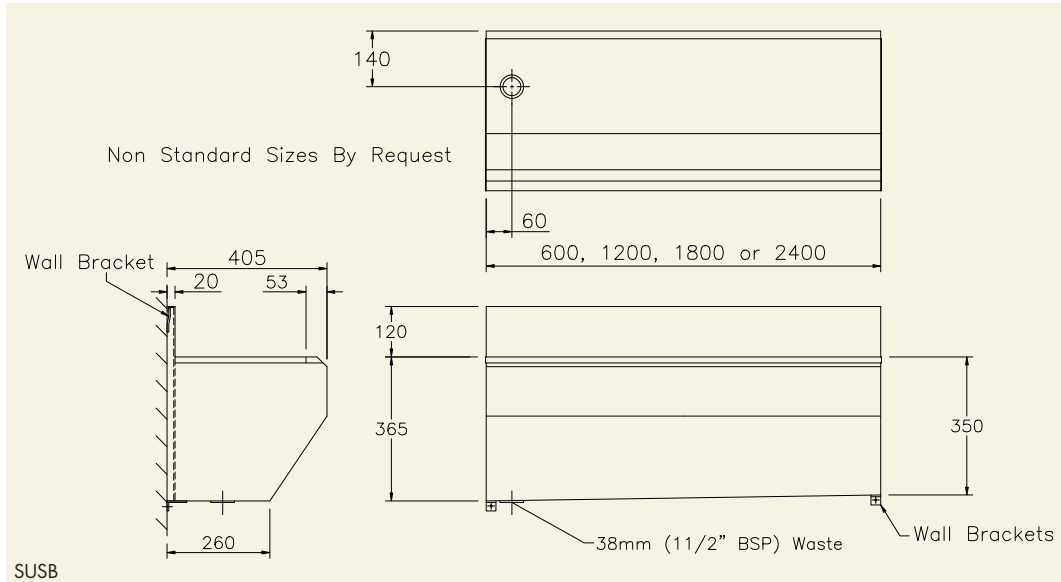

SURGEONS SCRUB UP TROUGHS

Surgeons scrub up troughs are manufactured from 304 grade Stainless Steel and are supplied with a 38mm (1 1/2" BSP) flush grated waste fitting to one end.

3 models are available - a Splash back type designed for wall mounted bib taps, a tap landing type for deck mounted taps and a high back type for bib taps mounted on the trough itself.

- Options**
- Special size units (up to 3000mm in one piece)
 - Monoblock tap holes
 - Single tap holes

1 Splashback Surgeons Scrub up Trough
2 Taplanding Surgeons Scrub up Trough

PRODUCT DESCRIPTION

- 600mm tap landing scrub up trough, L/H outlet, 1 pair tap holes
- 600mm splash back scrub up trough, L/H outlet
- 600mm high back scrub up trough, L/H outlet, 1 pair tap holes
- 600mm tap landing scrub up trough, R/H outlet, 1 pair tap holes
- 600mm splash back scrub up trough, R/H outlet
- 600mm high back scrub up trough, R/H outlet, 1 pair tap holes
- 1200mm tap landing scrub up trough, L/H outlet, 2 pairs tap holes
- 1200mm splash back scrub up trough, L/H outlet
- 1200mm high back scrub up trough, L/H outlet, 2 pairs tap holes
- 1200mm tap landing scrub up trough, R/H outlet, 2 pairs tap holes
- 1200mm splash back scrub up trough, R/H outlet
- 1200mm high back scrub up trough, R/H outlet, 2 pairs tap holes

ORDERING CODE

- SUTL600L
- SUSB600L
- SUHB600L
- SUTL600R
- SUSB600R
- SUHB600R
- SUTL1200L
- SUSB1200L
- SUHB1200L
- SUTL1200R
- SUSB1200R
- SUHB1200R

hospital

SURGEONS SCRUB UP TROUGHS

continued

1

- Options**
- Special size units (up to 3000mm in one piece)
 - Monoblock tap holes
 - Single tap holes