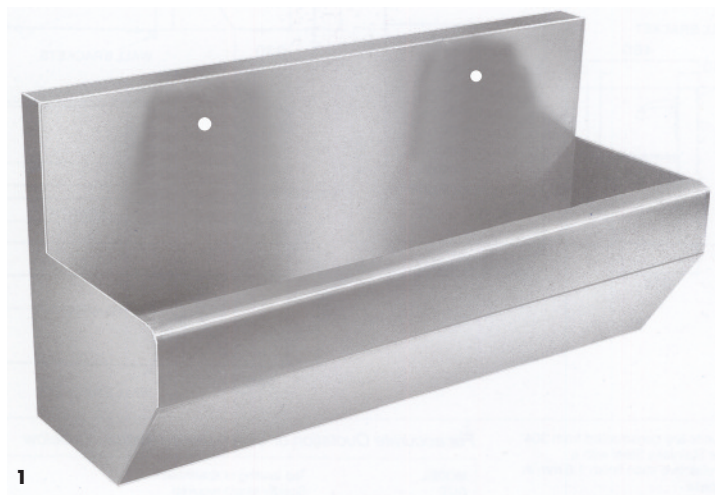

SURGEONS SCRUB UP TROUGHS

Surgeons scrub up troughs are manufactured from 304 grade Stainless Steel and are supplied with a 38mm (1 1/2" BSP) flush grated waste fitting to one end.

3 models are available - a Splash back type designed for wall mounted bib taps, a tap landing type for deck mounted taps and a high back type for bib taps mounted on the trough itself.

- Options**
- Special size units (up to 3000mm in one piece)
 - Monoblock tap holes
 - Single tap holes

1 Splashback Surgeons Scrub up Trough
2 Taplanding Surgeons Scrub up Trough

PRODUCT DESCRIPTION

- 600mm tap landing scrub up trough, L/H outlet, 1 pair tap holes
- 600mm splash back scrub up trough, L/H outlet
- 600mm high back scrub up trough, L/H outlet, 1 pair tap holes
- 600mm tap landing scrub up trough, R/H outlet, 1 pair tap holes
- 600mm splash back scrub up trough, R/H outlet
- 600mm high back scrub up trough, R/H outlet, 1 pair tap holes
- 1200mm tap landing scrub up trough, L/H outlet, 2 pairs tap holes
- 1200mm splash back scrub up trough, L/H outlet
- 1200mm high back scrub up trough, L/H outlet, 2 pairs tap holes
- 1200mm tap landing scrub up trough, R/H outlet, 2 pairs tap holes
- 1200mm splash back scrub up trough, R/H outlet
- 1200mm high back scrub up trough, R/H outlet, 2 pairs tap holes

ORDERING CODE

- SUTL600L
- SUSB600L
- SUHB600L
- SUTL600R
- SUSB600R
- SUHB600R
- SUTL1200L
- SUSB1200L
- SUHB1200L
- SUTL1200R
- SUSB1200R
- SUHB1200R

hospital

SURGEONS SCRUB UP TROUGHS

continued

1

- Options**
- Special size units (up to 3000mm in one piece)
 - Monoblock tap holes
 - Single tap holes