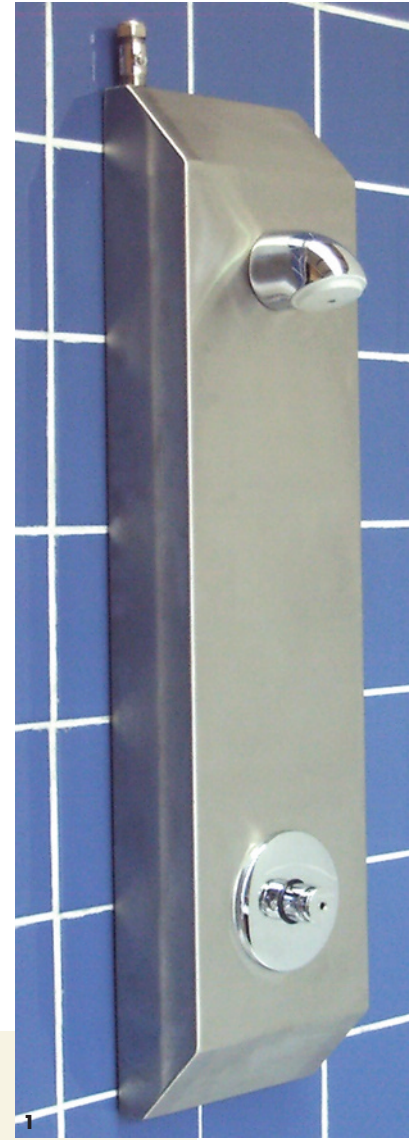

WALL MOUNTED SHOWER UNIT

The Wall mounted shower unit is manufactured from 304 grade stainless steel and incorporates concealed fixing brackets, a fixed vandal resistant spray head, isolation valve and pushbutton timed flow valve, giving approximately 30 seconds operation from a pre-mixed water supply.

- Options**
- Special size trays
 - Upstands to one or both
 - Off centre waste position

1 Wall Mounted Shower Unit

shower

PRODUCT DESCRIPTION

Wall mounted shower unit

ORDERING CODE

WMSU