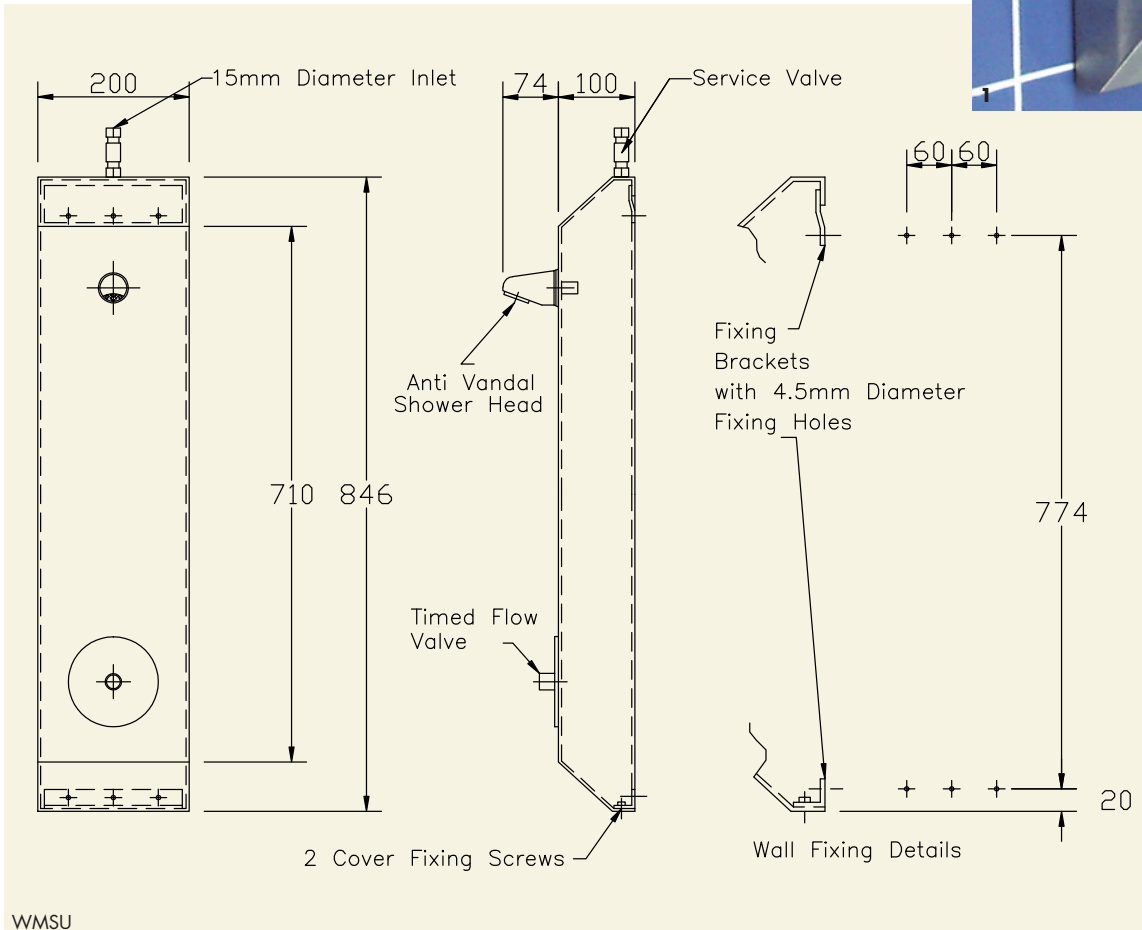

WALL MOUNTED SHOWER UNIT

The Wall mounted shower unit is manufactured from 304 grade stainless steel and incorporates concealed fixing brackets, a fixed vandal resistant spray head, isolation valve and pushbutton timed flow valve, giving approximately 30 seconds operation from a pre-mixed water supply.

- Options**
- Special size trays
 - Upstands to one or both
 - Off centre waste position

1 Wall Mounted Shower Unit

shower

PRODUCT DESCRIPTION

Wall mounted shower unit

ORDERING CODE

WMSU