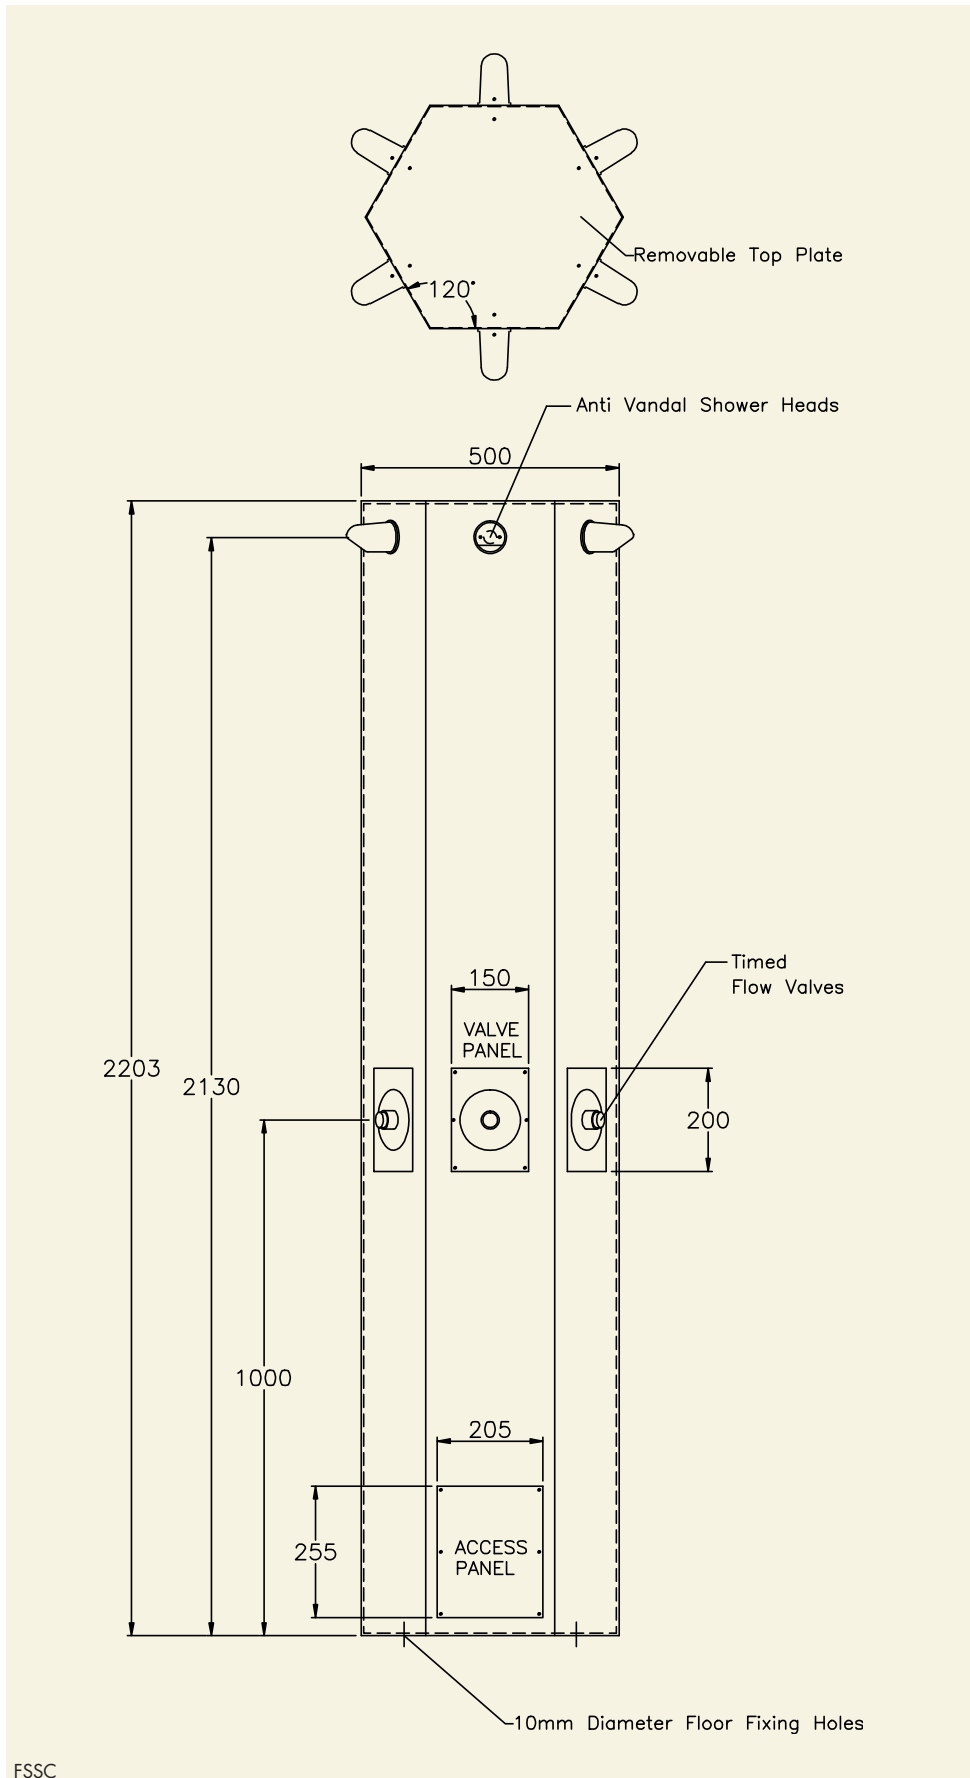

SHOWER COLUMN

A 304 grade stainless steel heavy duty 6 person Shower column, supplied with timed flow shower valves, fixed shower heads, water inlet manifold and removable access panels to top and front.

1 Shower Column

FSSC

PRODUCT DESCRIPTION

6 person shower column

ORDERING CODE

FSSC

shower