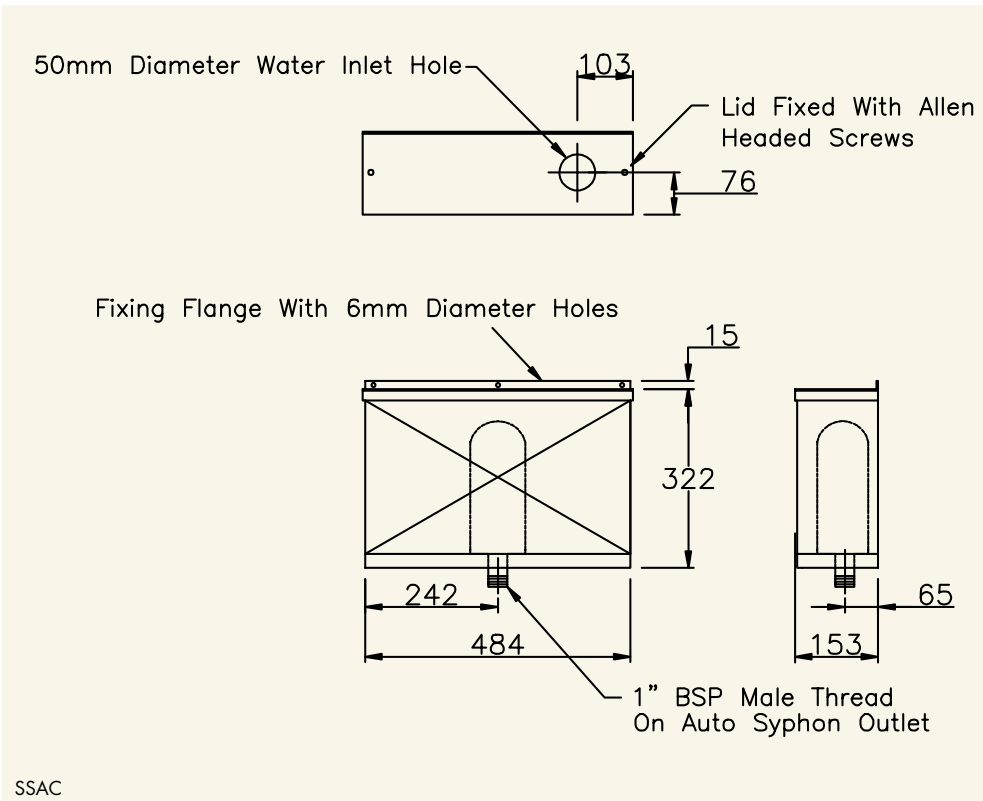

Manufactured from 304 grade stainless steel the cistern is available in 3 capacities (4.5, 9 or 13.5 litres) and is supplied with an automatic siphon, 1" BSP connection for a 22mm down pipe, petcock and lid.

1

2

3

4

DPC

SSAC

- 1 DPC down pipe cover
- 2 SSAC stainless steel automatic flushing cistern
- 3 CTC corner trap cover
- 4 THTC top-hat trap cover

PRODUCT DESCRIPTION

ORDERING CODE

4.5 Litre Stainless Steel Automatic Cistern	SAC4
9 Litre Stainless Steel Automatic Cistern	SAC9
13.5 Litre Stainless Steel Automatic Cistern	SAC13
Downpipe Cover	DPC
Corner Trap Cover	CTC
Top Hat Trap Cover	THTC