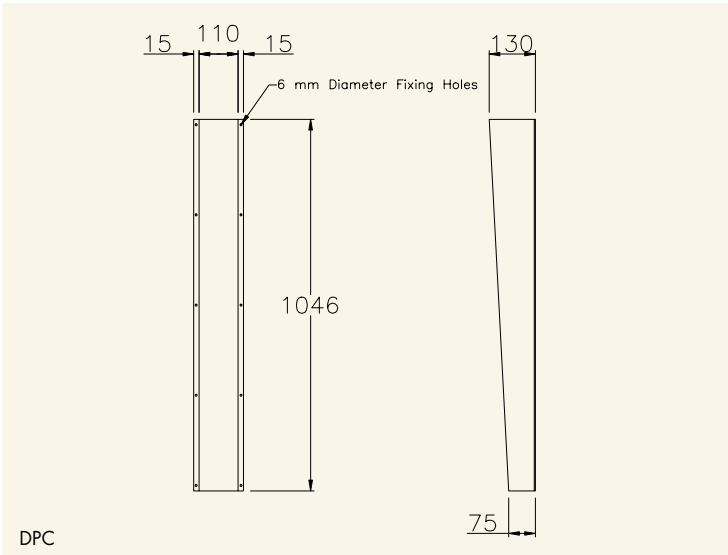

Manufactured from 304 grade stainless steel the cistern is available in 3 capacities (4.5, 9 or 13.5 litres) and is supplied with an automatic siphon, 1" BSP connection for a 22mm down pipe, petcock and lid.

1

2

3

4

DPC

SSAC

- 1 DPC down pipe cover
- 2 SSAC stainless steel automatic flushing cistern
- 3 CTC corner trap cover
- 4 THTC top-hat trap cover

PRODUCT DESCRIPTION

ORDERING CODE

4.5 Litre Stainless Steel Automatic Cistern	SAC4
9 Litre Stainless Steel Automatic Cistern	SAC9
13.5 Litre Stainless Steel Automatic Cistern	SAC13
Downpipe Cover	DPC
Corner Trap Cover	CTC
Top Hat Trap Cover	THTC