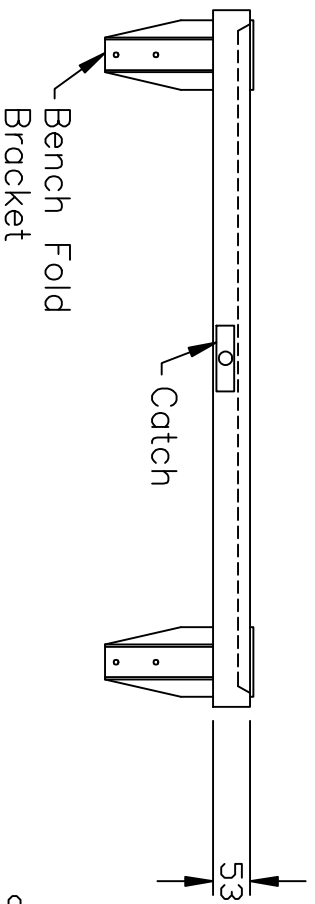

Anti Drip Edge all Round

920 Standard  
750 Disabled