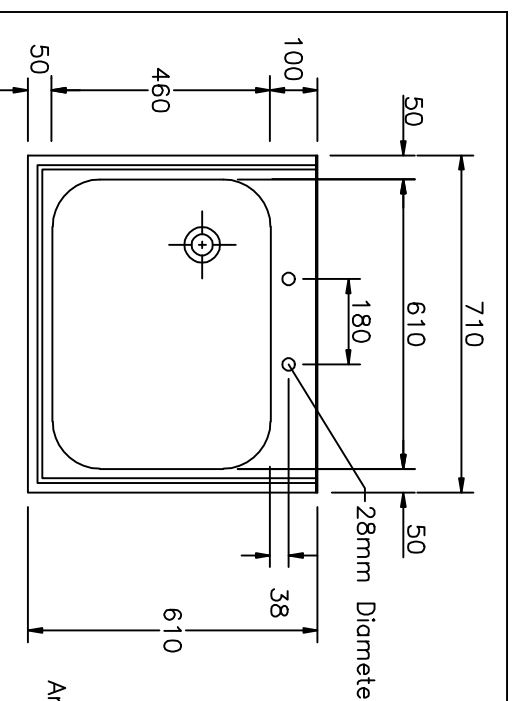

Non Standard Sizes By Request

Anti Drip Edge Around Front and Sides

Optional Taphole Version

Overflow 28mm Diameter  
6mm Diameter Fixing Holes