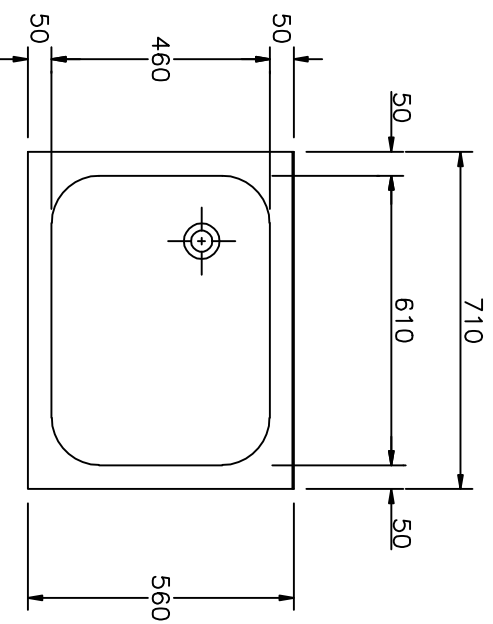

Non Standard Sizes By Request

Anti Drip Edge Around Front and Sides

Optional Taphole Version

Overflow 28mm Diameter  
6mm Diameter Fixing Holes