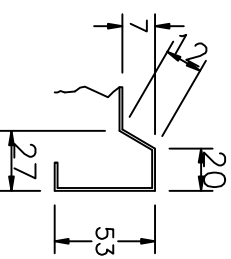

Non Standard Sizes By Request

Anti Drip Edge Around Front and Sides

Optional Taphole Version

Overflow 28mm Diameter  
6mm Diameter Fixing Holes