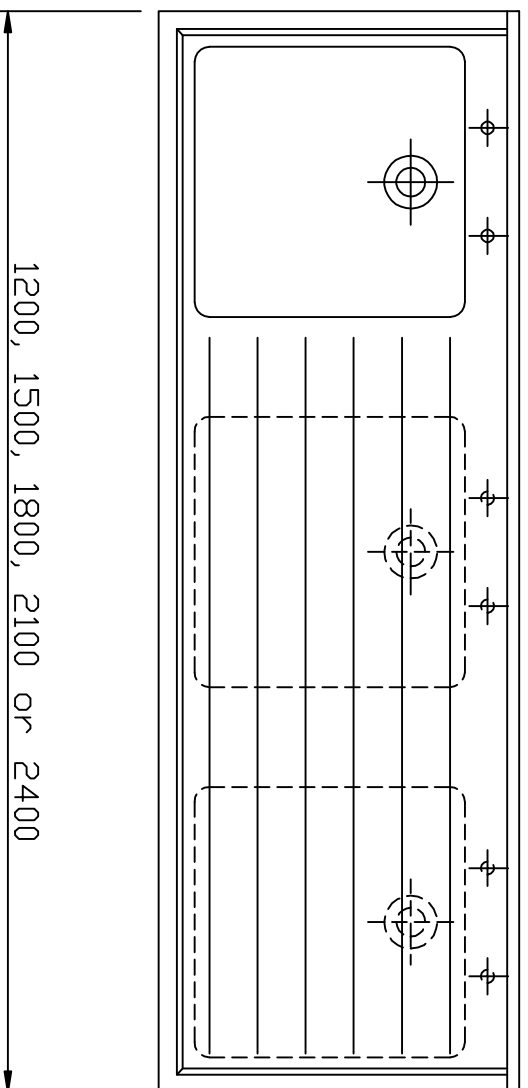

Non Standard Sizes By Request

Single Bowl, Right Hand Drainer Illustrated

Rear Upstand Details

Alternative Rear Upstand