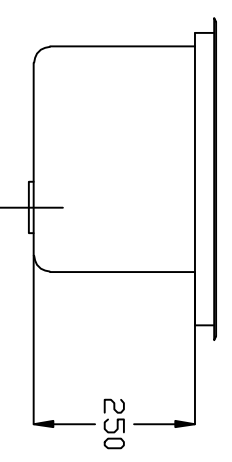

Non Standard Sizes By Request

Flange/Rim Detail

Fixing Detail

38mm (1 1/2" BSP) Wastes and Overflows

250