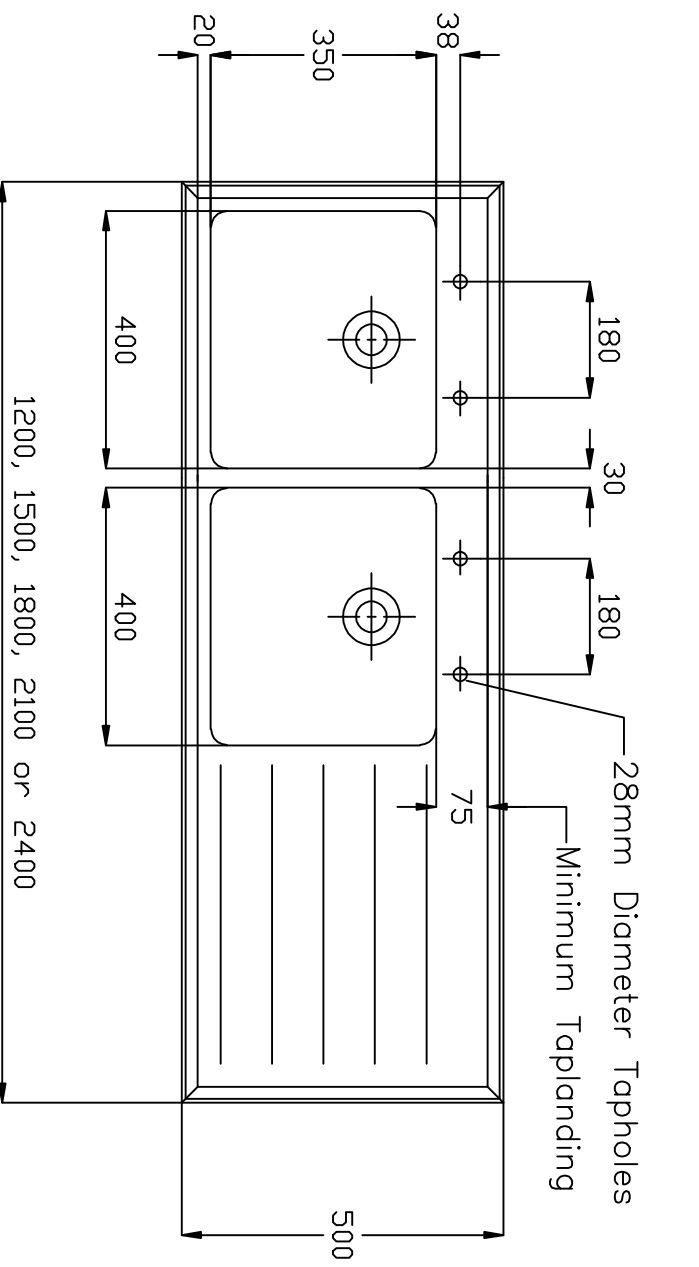

Non Standard Sizes By Request

Flange/Rim Detail

Fixing Detail

38mm (1 1/2" BSP) Wastes and Overflows

250