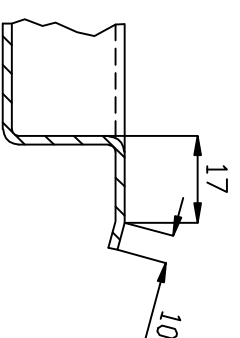

Non Standard Sizes By Request

Flange/Rim Detail

Fixing Detail

38mm (1 1/2" BSP) Wastes and Overflows

250