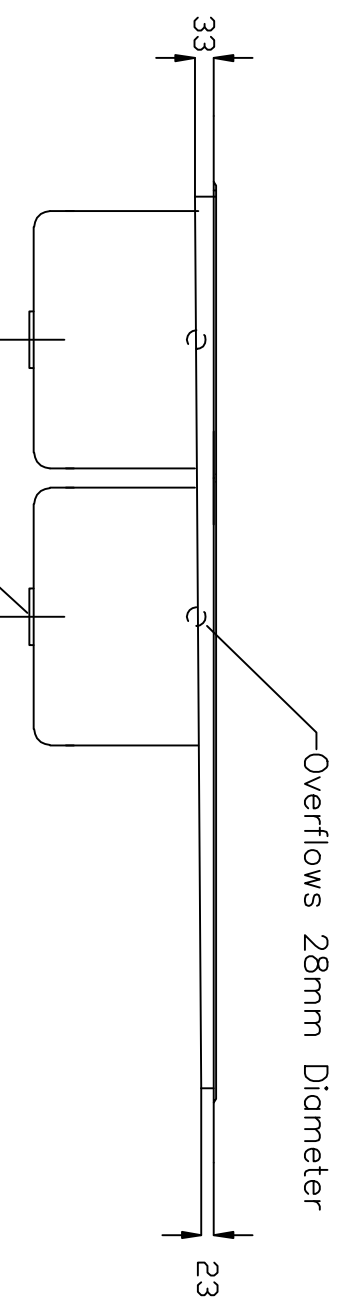

Non Standard Sizes By Request

Flange/Rim Detail

Fixing Detail

38mm (1 1/2" BSP) Wastes and Overflows

250