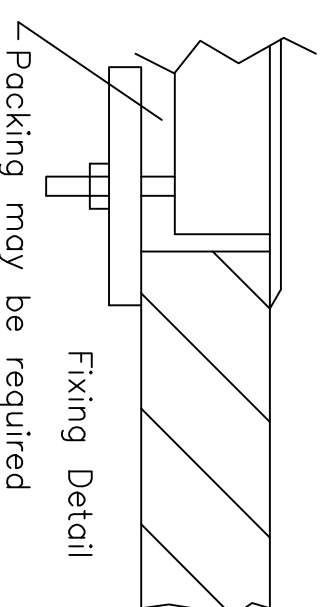

Non Standard Sizes By Request

Flange/Rim Detail

Fixing Detail

38mm (1 1/2" BSP) Wastes and Overflows

250