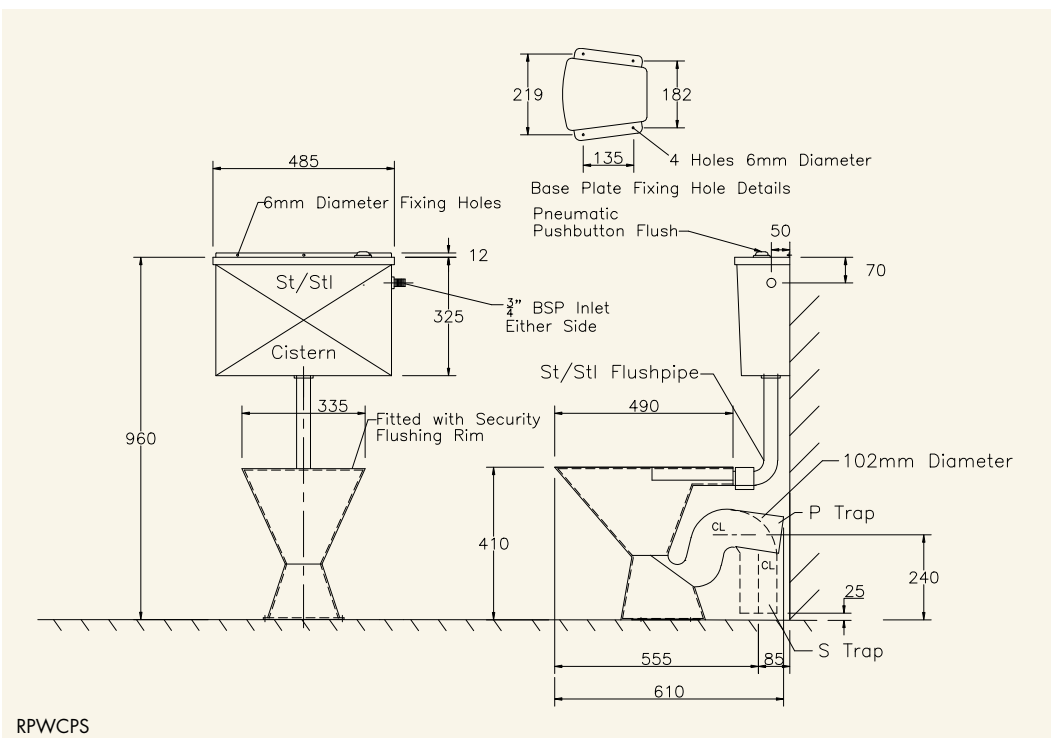

RODBOURNE PEDESTAL WC PANS

The Rodbourne pedestal WC pan and WC pan suites are manufactured from 304 grade stainless steel and incorporate an anti ligature flushing rim suitable for use in secure establishments.

Each pan is supplied with either fixed plastic seat pads or a black plastic seat and cover with stainless steel security pillar hinges, alternatively the top can be left plain.

The close coupled and low level cisterns each incorporate a pneumatically operated pushbutton and flush valve, the high level cistern is fitted with a traditional chain flush.

1 Rodbourne Pedestal P Trap WC Pan

2

2 Rodbourne Pedestal P Trap Low Level WC Suite

PRODUCT DESCRIPTION

Rodbourne pedestal P trap WC pan
 Rodbourne pedestal S trap WC pan

ORDERING CODE

RPWCPP
 RPWCPS