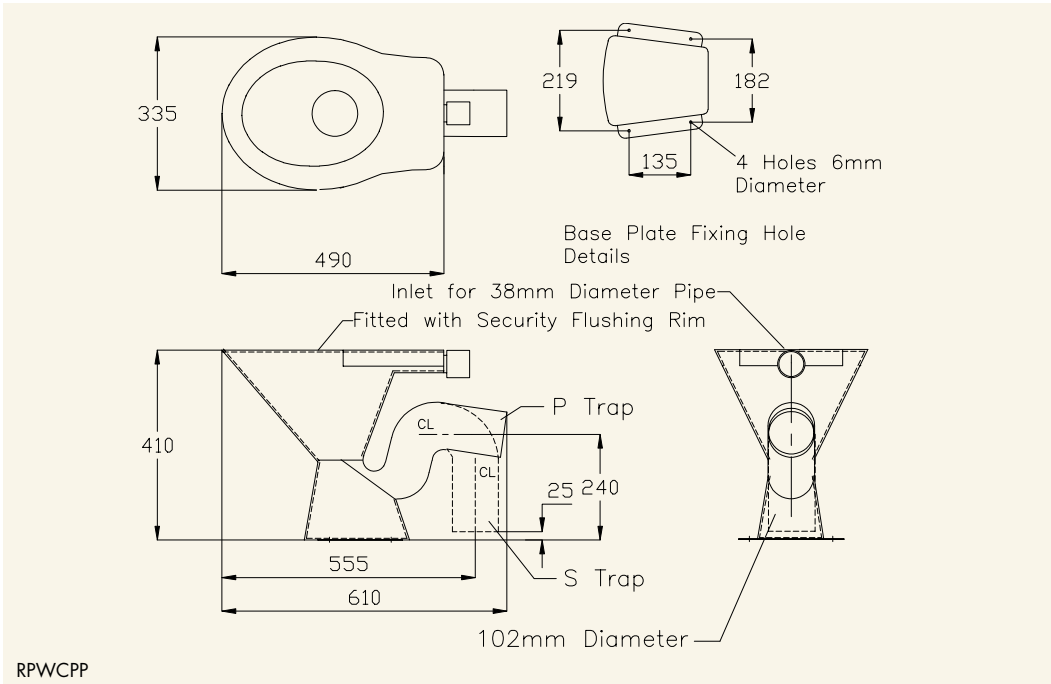

RODBOURNE PEDESTAL WC PANS

The Rodbourne pedestal WC pan and WC pan suites are manufactured from 304 grade stainless steel and incorporate an anti ligature flushing rim suitable for use in secure establishments.

Each pan is supplied with either fixed plastic seat pads or a black plastic seat and cover with stainless steel security pillar hinges, alternatively the top can be left plain.

The close coupled and low level cisterns each incorporate a pneumatically operated pushbutton and flush valve, the high level cistern is fitted with a traditional chain flush.

1 Rodbourne Pedestal P Trap WC Pan

2

2 Rodbourne Pedestal P Trap Low Level WC Suite

PRODUCT DESCRIPTION

Rodbourne pedestal P trap WC pan
 Rodbourne pedestal S trap WC pan

ORDERING CODE

RPWCPP
 RPWCPS