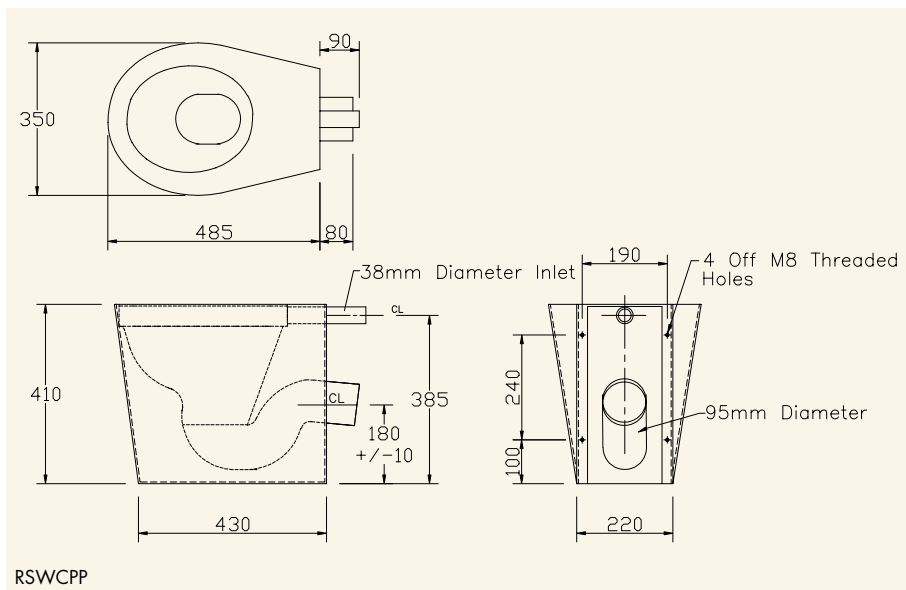

SHROUDED WC PANS

Rodbourne Shrouded back to wall WC pans are designed for services concealed behind the rear wall, and are manufactured from 304 grade stainless steel. The pan is available with an integral P or S trap and incorporates an anti ligature flushing rim for use in secure establishments.

Each pan is supplied with either fixed plastic seat pads or a black plastic seat and cover with stainless steel security pillar hinges, alternatively the top can be left plain.

Back to Wall WC Pan Options

- Plastic concealed cistern with pneumatic flush (Ordering Code PCC)
- Floor Fixing Tags (Add T to the ordering code)

1 Rodbourne Shrouded WC Pan

2 Rodbourne Shrouded WC Pan with Seat Pads

3 Rodbourne Shrouded WC Pan with Seat & Cover

White plastic fixed seat pads

Fixing holes only for seat & cover

Plain top to pan (no holes)

ORDERING CODE

RSWCPP

RSWCPS

A

B