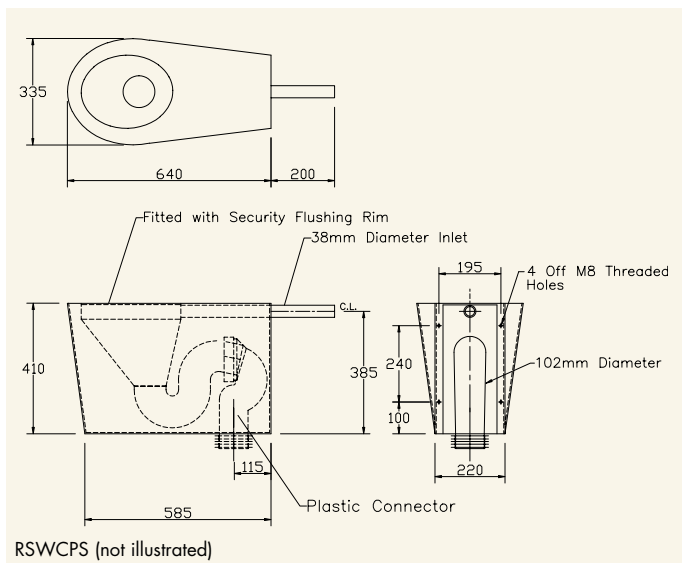

SHROUDED WC PANS

Rodbourne Shrouded back to wall WC pans are designed for services concealed behind the rear wall, and are manufactured from 304 grade stainless steel. The pan is available with an integral P or S trap and incorporates an anti ligature flushing rim for use in secure establishments.

Each pan is supplied with either fixed plastic seat pads or a black plastic seat and cover with stainless steel security pillar hinges, alternatively the top can be left plain.

Back to Wall WC Pan Options

- Plastic concealed cistern with pneumatic flush (Ordering Code PCC)
- Floor Fixing Tags (Add T to the ordering code)

1 Rodbourne Shrouded WC Pan

2 Rodbourne Shrouded WC Pan with Seat Pads

3 Rodbourne Shrouded WC Pan with Seat & Cover

PRODUCT DESCRIPTION

Rodbourne shrouded P trap back to wall WC pan

Rodbourne shrouded S trap back to wall WC pan

Seat requirements - add appropriate letter to end of ordering code

Black plastic seat and cover with Stainless Steel security pillar hinges