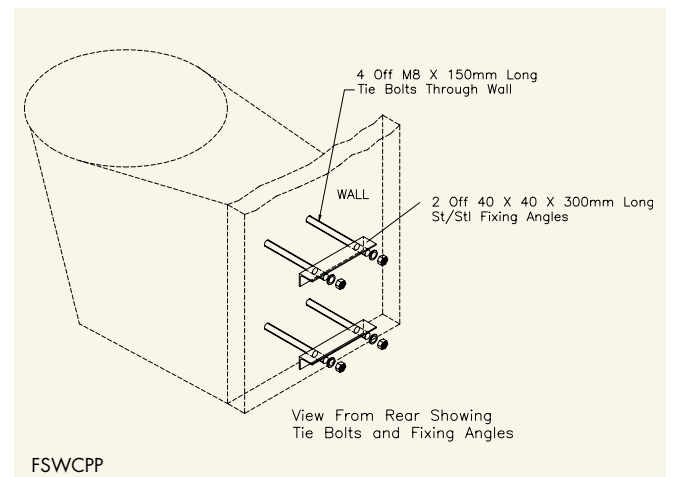

SHROUDED WC PANS

Rodbourne Shrouded back to wall WC pans are designed for services concealed behind the rear wall, and are manufactured from 304 grade stainless steel. The pan is available with an integral P or S trap and incorporates an anti ligature flushing rim for use in secure establishments.

Each pan is supplied with either fixed plastic seat pads or a black plastic seat and cover with stainless steel security pillar hinges, alternatively the top can be left plain.

Back to Wall WC Pan Options

- Plastic concealed cistern with pneumatic flush (Ordering Code PCC)
- Floor Fixing Tags (Add T to the ordering code)

1 Rodbourne Shrouded WC Pan

2 Rodbourne Shrouded WC Pan with Seat Pads

3 Rodbourne Shrouded WC Pan with Seat & Cover

PRODUCT DESCRIPTION

Rodbourne shrouded P trap back to wall WC pan

Rodbourne shrouded S trap back to wall WC pan

Seat requirements - add appropriate letter to end of ordering code

Black plastic seat and cover with Stainless Steel security pillar hinges