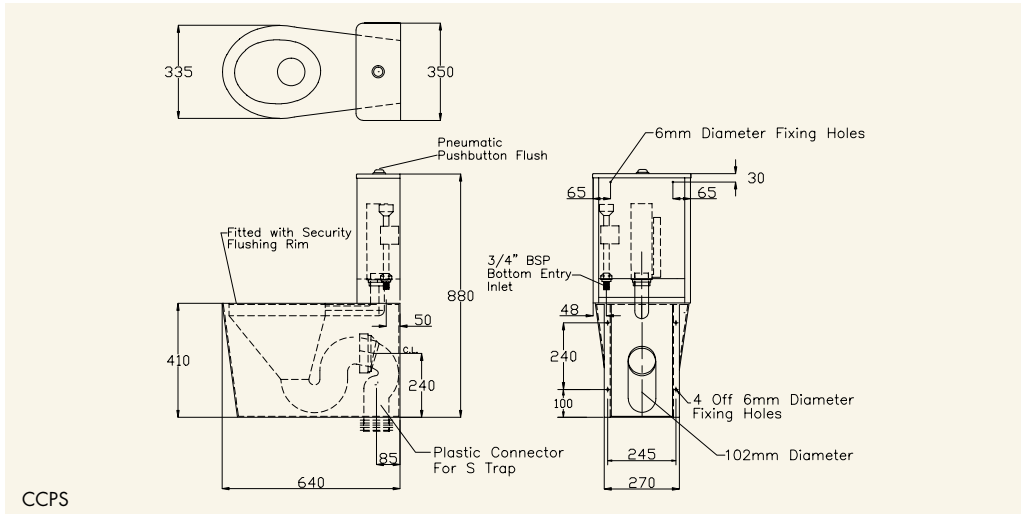

## CLIFTON WC SUITE

The Clifton Close Coupled suite incorporates a cistern and pneumatic pushbutton flush for situations where a service duct is not available. This suite is manufactured with a P trap only and is provided with a plastic pan connector for conversion to an S trap on site if necessary.

The pan is supplied with either fixed plastic seat pads or a black plastic seat and cover with stainless steel security pillar hinges, alternatively the top can be left plain.

CCPS

### PRODUCT DESCRIPTION

Clifton close coupled suite

**Seat requirements - add appropriate letter to end of ordering code**

Black plastic seat and cover with Stainless Steel security pillar hinges

White plastic fixed seat pads

### ORDERING CODE

WHSP

A

B

C

D

- ### Options
- Plastic concealed cistern with pneumatic pushbutton flush (Ordering Code PCC)

1 Wall Mounted WC Pan