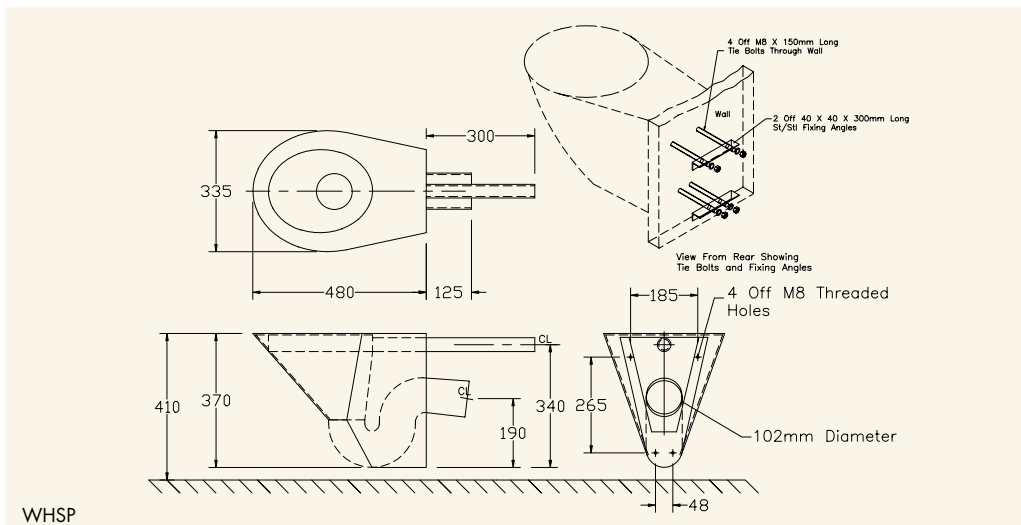

1 Wall Mounted WC Pan

WHSP

PRODUCT DESCRIPTION

Wall Mounted WC pan

Seat requirements - add appropriate letter to end of ordering code

Black plastic seat and cover with Stainless Steel security pillar hinges

White plastic fixed seat pads

Fixing holes only for seat & cover

Plain top to pan (no holes)

ORDERING CODE

WHSP

A

B

C

D