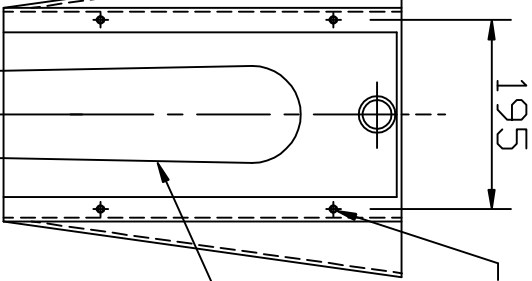

Fitted with Security Flushing Rim

38mm Diameter Inlet

4 Off M8 Threaded Holes

102mm Diameter

Plastic Connector

585