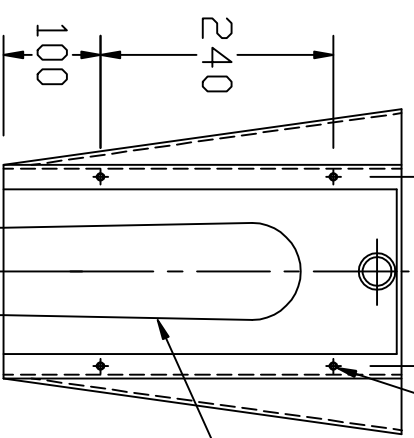

Fitted with Security Flushing Rim

38mm Diameter Inlet

4 Off M8 Threaded Holes

102mm Diameter

Plastic Connector

585