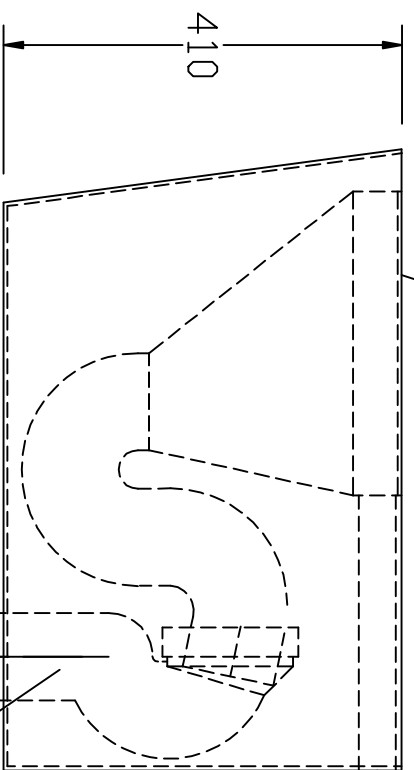

Fitted with Security Flushing Rim

38mm Diameter Inlet

4 Off M8 Threaded Holes

102mm Diameter

Plastic Connector

585