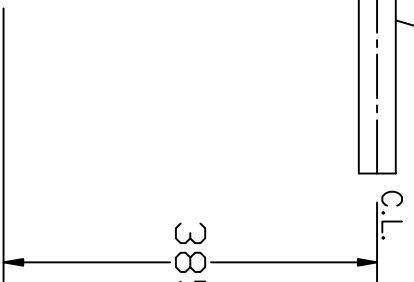

Fitted with Security Flushing Rim

38mm Diameter Inlet

4 Off M8 Threaded Holes

102mm Diameter

Plastic Connector

585