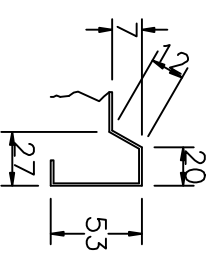

Non Standard Sizes By Request

Anti Drip Edge at Bowl End

Anti Drip Edge at Drainer End

Overflow 28mm Diameter

Rear Upstand Details

Height

Alternative Rear Upstand