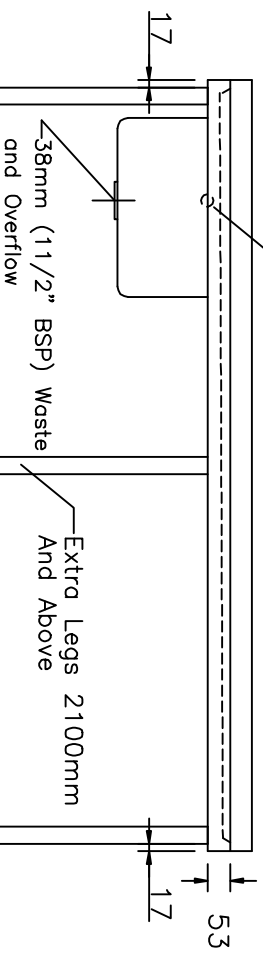

Non Standard Sizes By Request

Anti Drip Edge at Bowl End

Anti Drip Edge at Drainer End

Overflow 28mm Diameter

Rear Upstand Details

Height

Alternative Rear Upstand