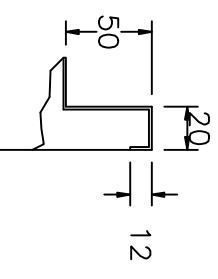

Non Standard Sizes By Request

Anti Drip Edge at Bowl End

Anti Drip Edge at Drainer End

Overflow 28mm Diameter

Rear Upstand Details

Height

Alternative Rear Upstand