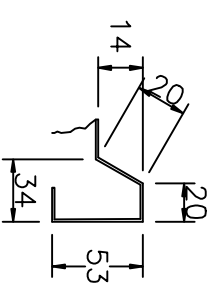

Non Standard Sizes By Request

Anti Drip Edge at Bowl End

Anti Drip Edge at Drainer End

Overflow 28mm Diameter

Rear Upstand Details

Height

Alternative Rear Upstand