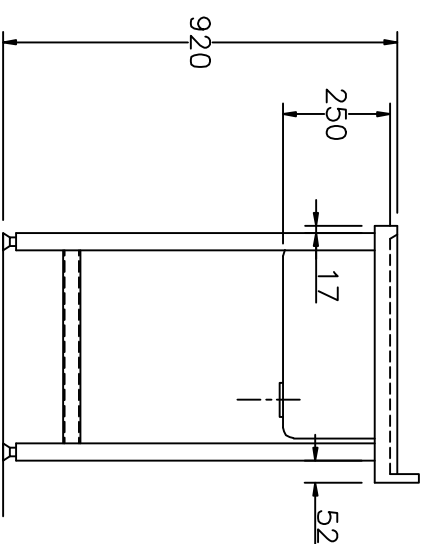

Non Standard Sizes By Request

Anti Drip Edge at Bowl End

Anti Drip Edge at Drainer End

Overflow 28mm Diameter

Rear Upstand Details

Height

Alternative Rear Upstand