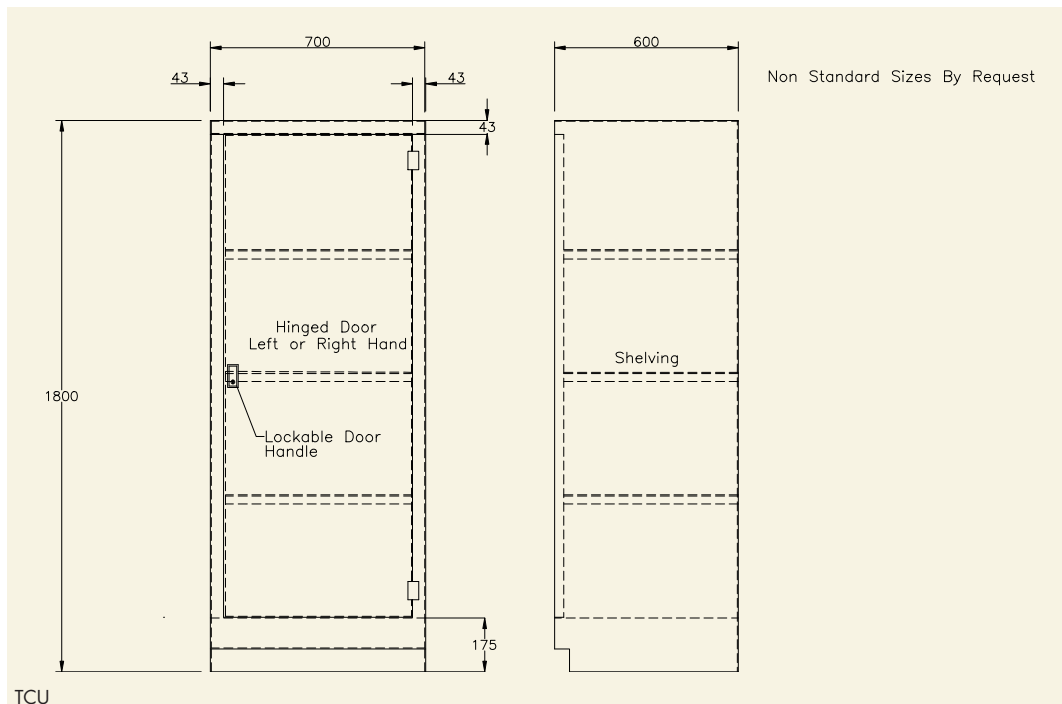

## WALL MOUNTED CUPBOARD UNIT

SDS wall mounted cupboard units are manufactured from 1.5mm thick 304 grade stainless steel and are supplied with hinged lockable doors and a mid height internal shelf.

Standard units are 600mm high and 300mm deep, but any size can be manufactured.

## TALL CUPBOARD UNIT

A large floor standing cupboard unit manufactured from 1.5mm thick 304 grade stainless steel, 700mm wide, 600mm deep and 1800mm high, providing secure high volume storage.

1

2

3

4

WMC1000

1/2 Wall Mounted Cupboard Unit

3/4 Tall Unit Cupboard

TCU

**PRODUCT DESCRIPTION**

- 500mm wall mounted cupboard unit, 1 door
- 1000mm wall mounted cupboard unit, 2 doors
- 1500mm wall mounted cupboard unit, 3 doors
- 2000mm wall mounted cupboard unit, 4 doors
- Tall cupboard unit 700mmx600mm x 1800mm