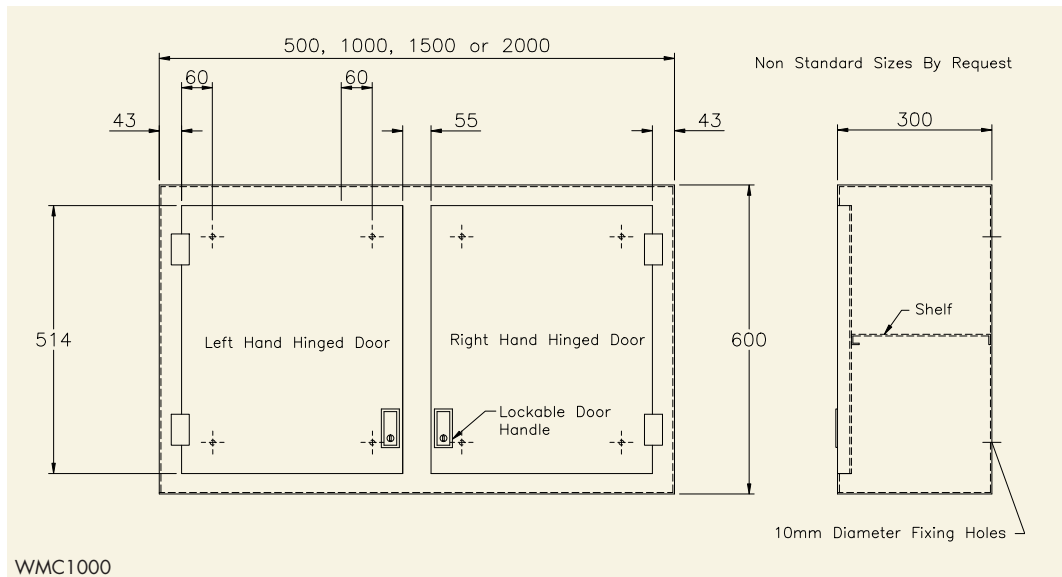

## WALL MOUNTED CUPBOARD UNIT

SDS wall mounted cupboard units are manufactured from 1.5mm thick 304 grade stainless steel and are supplied with hinged lockable doors and a mid height internal shelf.

Standard units are 600mm high and 300mm deep, but any size can be manufactured.

## TALL CUPBOARD UNIT

A large floor standing cupboard unit manufactured from 1.5mm thick 304 grade stainless steel, 700mm wide, 600mm deep and 1800mm high, providing secure high volume storage.

1

2

3

4

WMC1000

1/2 Wall Mounted Cupboard Unit

3/4 Tall Unit Cupboard

TCU

**PRODUCT DESCRIPTION**

- 500mm wall mounted cupboard unit, 1 door
- 1000mm wall mounted cupboard unit, 2 doors
- 1500mm wall mounted cupboard unit, 3 doors
- 2000mm wall mounted cupboard unit, 4 doors
- Tall cupboard unit 700mmx600mm x 1800mm