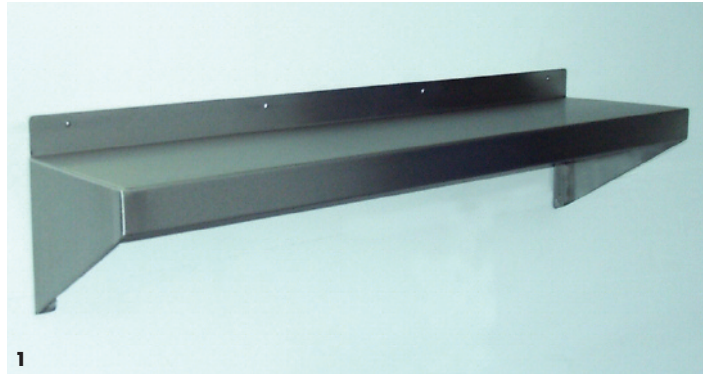

WALL MOUNTED SHELF

A heavy duty wall mounted shelf designed for catering applications, standard width is 300mm with integral wall fixing brackets at approximately 1000mm centres.

FLOOR STANDING SHELVING UNIT

A heavy duty shelving unit designed for catering applications, standard width is 450mm, and each unit has 4 tiers and an overall height of 1500mm

Shelves and shelving units of any width and depth can also be made to measure.

1 Wall Mounted Shelf

2 Floor Standing Shelving Unit

PRODUCT DESCRIPTION

Wall mounted shelf 600mmx300mm
 Wall mounted shelf 900mmx300mm
 Wall mounted shelf 1200mmx300mm
 Wall mounted shelf 1500mmx300mm
 Wall mounted shelf 1800mmx300mm
 Wall mounted shelf 2100mmx300mm
 Wall mounted shelf 2400mmx300mm
 Wall mounted shelf 2700mmx300mm
 Wall mounted shelf 3000mmx300mm
 Shelving Unit 1200mmx450mmx1500mm
 Shelving Unit 1500mmx450mmx1500mm
 Shelving Unit 1800mmx450mmx1500mm