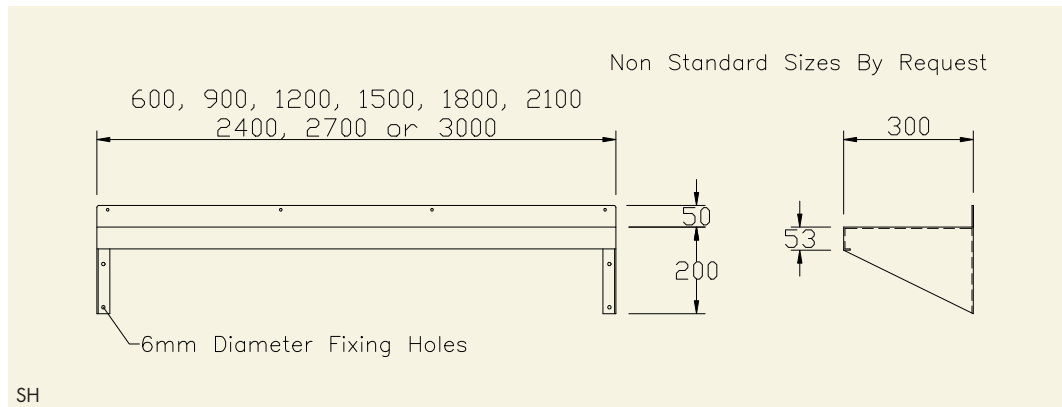

WALL MOUNTED SHELF

A heavy duty wall mounted shelf designed for catering applications, standard width is 300mm with integral wall fixing brackets at approximately 1000mm centres.

FLOOR STANDING SHELVING UNIT

A heavy duty shelving unit designed for catering applications, standard width is 450mm, and each unit has 4 tiers and an overall height of 1500mm

Shelves and shelving units of any width and depth can also be made to measure.

1 Wall Mounted Shelf

2 Floor Standing Shelving Unit

PRODUCT DESCRIPTION

Wall mounted shelf 600mmx300mm
 Wall mounted shelf 900mmx300mm
 Wall mounted shelf 1200mmx300mm
 Wall mounted shelf 1500mmx300mm
 Wall mounted shelf 1800mmx300mm
 Wall mounted shelf 2100mmx300mm
 Wall mounted shelf 2400mmx300mm
 Wall mounted shelf 2700mmx300mm
 Wall mounted shelf 3000mmx300mm
 Shelving Unit 1200mmx450mmx1500mm
 Shelving Unit 1500mmx450mmx1500mm
 Shelving Unit 1800mmx450mmx1500mm

ORDERING CODE

SH600
 SH900
 SH1200
 SH1500
 SH1800
 SH2100
 SH2400
 SH2700
 SH3000
 SHU1200
 SHU1500
 SHU1800