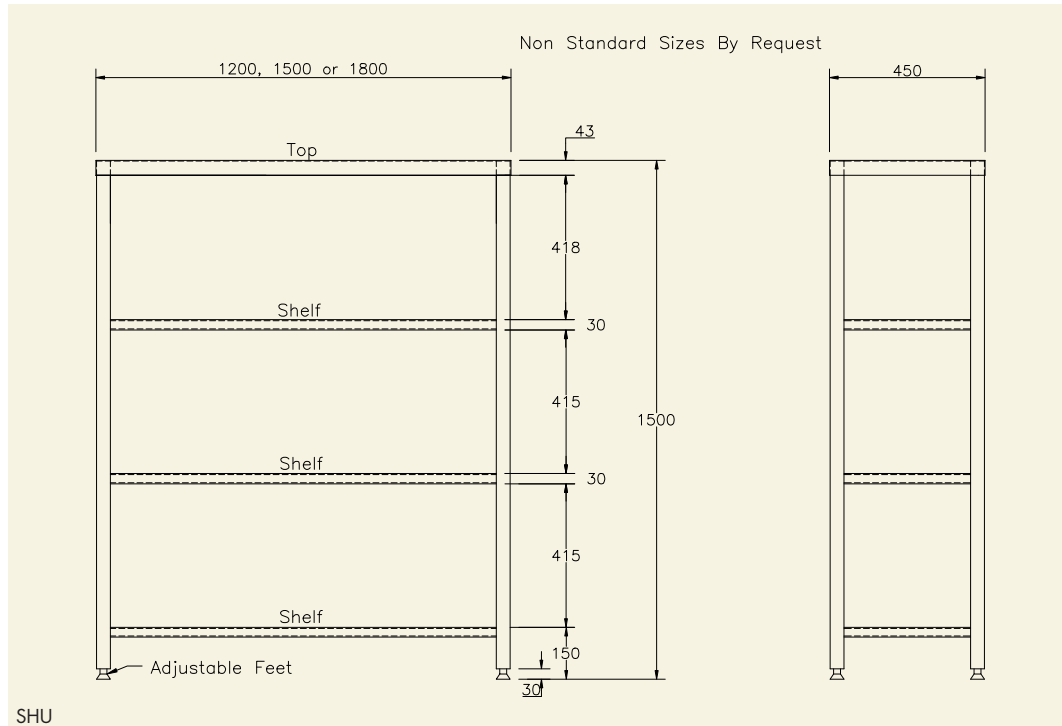

WALL MOUNTED SHELF

A heavy duty wall mounted shelf designed for catering applications, standard width is 300mm with integral wall fixing brackets at approximately 1000mm centres.

FLOOR STANDING SHELVING UNIT

A heavy duty shelving unit designed for catering applications, standard width is 450mm, and each unit has 4 tiers and an overall height of 1500mm

Shelves and shelving units of any width and depth can also be made to measure.

1 Wall Mounted Shelf

2 Floor Standing Shelving Unit

PRODUCT DESCRIPTION

Wall mounted shelf 600mmx300mm
 Wall mounted shelf 900mmx300mm
 Wall mounted shelf 1200mmx300mm
 Wall mounted shelf 1500mmx300mm
 Wall mounted shelf 1800mmx300mm
 Wall mounted shelf 2100mmx300mm
 Wall mounted shelf 2400mmx300mm
 Wall mounted shelf 2700mmx300mm
 Wall mounted shelf 3000mmx300mm
 Shelving Unit 1200mmx450mmx1500mm
 Shelving Unit 1500mmx450mmx1500mm
 Shelving Unit 1800mmx450mmx1500mm

ORDERING CODE

SH600
 SH900
 SH1200
 SH1500
 SH1800
 SH2100
 SH2400
 SH2700
 SH3000
 SHU1200
 SHU1500
 SHU1800