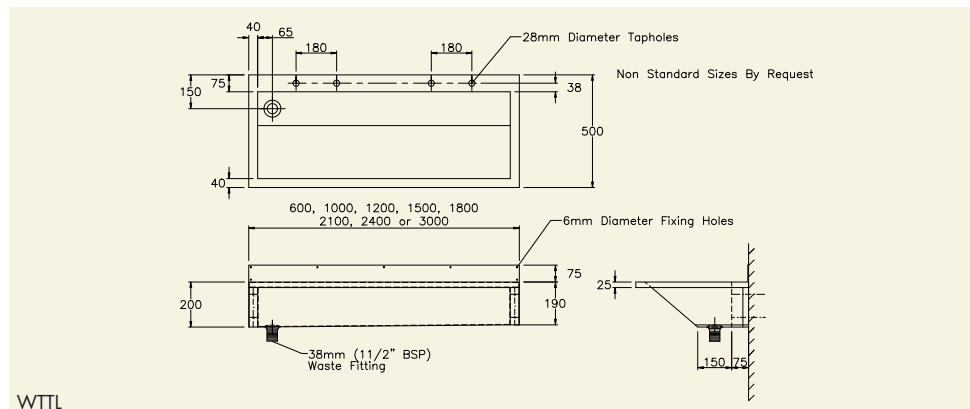

## WALL MOUNTED WASH TROUGHS

Wall mounted wash troughs are provided with a tap landing and pairs of tap holes for deck mounted taps (WTTL) or alternatively with a 150mm splash back to rear for use with wall mounted taps (WTSB). Also supplied is a 38mm (1 1/2" BSP) flush grated waste fitting to one end.

1

2

WTTL

WTSB

- Options**
- Special size units (up to 3000mm in one piece)
  - Front Support Legs
  - Deck Mounted Soap Dispensers
  - Monoblock tap holes
  - Single tap holes

1 Taplanding Wash Trough

2 Splashback Wash Trough