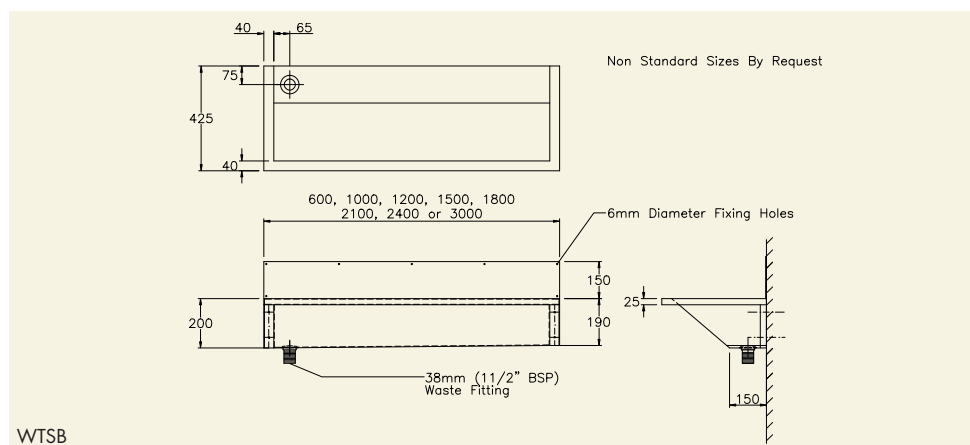

## WALL MOUNTED WASH TROUGHS

Wall mounted wash troughs are provided with a tap landing and pairs of tap holes for deck mounted taps (WTTL) or alternatively with a 150mm splash back to rear for use with wall mounted taps (WTSB). Also supplied is a 38mm (1 1/2" BSP) flush grated waste fitting to one end.

1

2

WTTL

WTSB

- Options**
- Special size units (up to 3000mm in one piece)
  - Front Support Legs
  - Deck Mounted Soap Dispensers
  - Monoblock tap holes
  - Single tap holes

1 Taplanding Wash Trough

2 Splashback Wash Trough