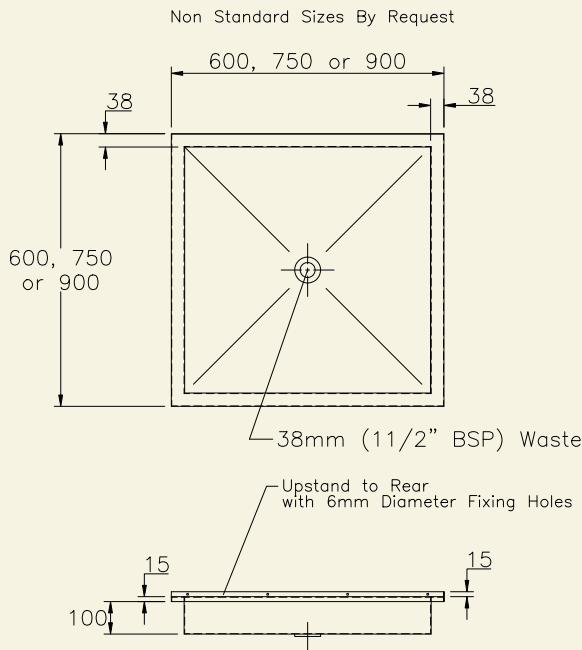

FREE STANDING AND FLOOR RECESSED SHOWER TRAY

Shower trays are manufactured from 304 grade stainless steel and are supplied as standard with a central 38mm (1 1/2" BSP) waste fitting and a 15mm upstand to rear.

The free standing tray has 250mm high fascia panels to both sides and a removable waste access panel to the front, the floor recessed tray has 15mm downturns to both sides and front.

Options

- Special size trays
- Upstands to one or both
- Off centre waste position

1 Free Standing Shower Tray

2 Floor Recessed Shower Tray

PRODUCT DESCRIPTION

600mm x 600mm floor recessed shower tray
 750mm x 750mm floor recessed shower tray
 900mm 900mm floor recessed shower tray
 600mm x 600mm free standing shower tray
 750mm x 750mm free standing shower tray
 900mm 900mm free standing shower tray