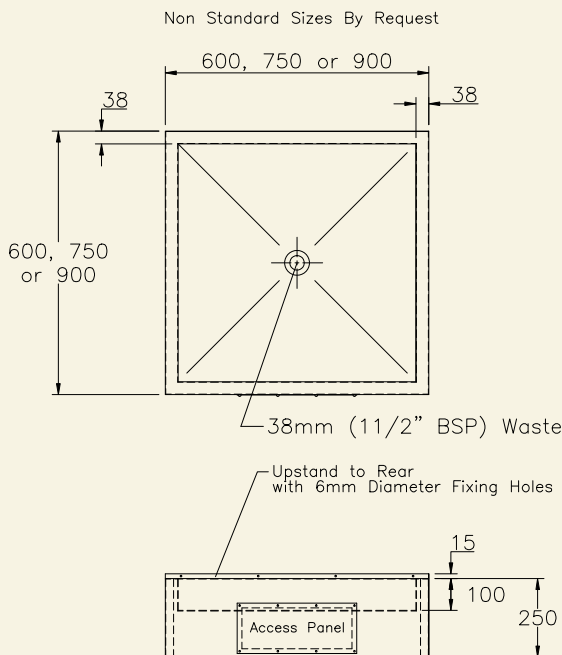

FREE STANDING AND FLOOR RECESSED SHOWER TRAY

Shower trays are manufactured from 304 grade stainless steel and are supplied as standard with a central 38mm (1 1/2" BSP) waste fitting and a 15mm upstand to rear.

The free standing tray has 250mm high fascia panels to both sides and a removable waste access panel to the front, the floor recessed tray has 15mm downturns to both sides and front.

Options

- Special size trays
- Upstands to one or both
- Off centre waste position

1 Free Standing Shower Tray

2 Floor Recessed Shower Tray

PRODUCT DESCRIPTION

600mm x 600mm floor recessed shower tray
 750mm x 750mm floor recessed shower tray
 900mm 900mm floor recessed shower tray
 600mm x 600mm free standing shower tray
 750mm x 750mm free standing shower tray
 900mm 900mm free standing shower tray